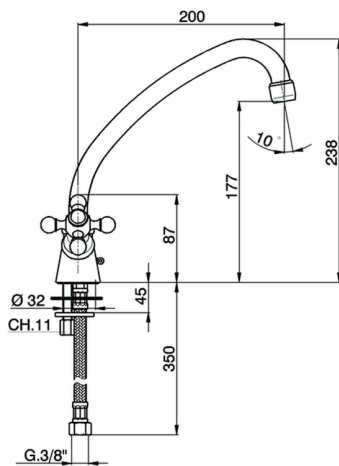

CHARACTERISTICS

2026-04-08