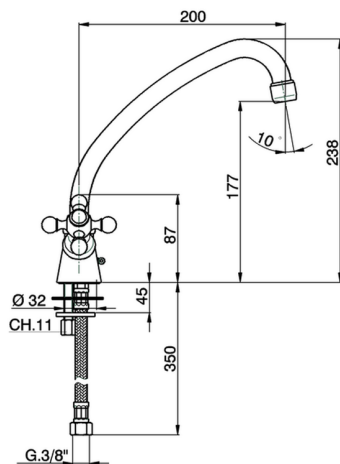

CHARACTERISTICS

2026-06-06