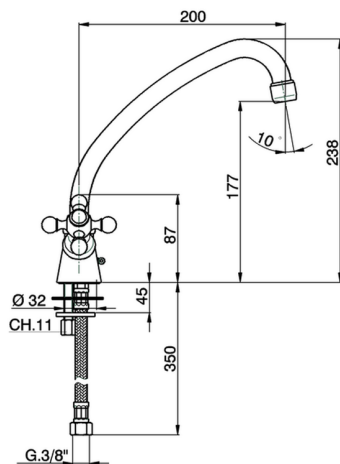

Sink mixer KITCHEN_RE300530

MODEL **RE300530**

Sink mixer, swivel spout, G.3/8" stainless steel flexible hoses

AVAILABLE FINISHINGS

-  **21** 21 Chrome
-  **26** 26 Old Copper
-  **27** 27 Old Bronze
-  **49** 49 Terre de France