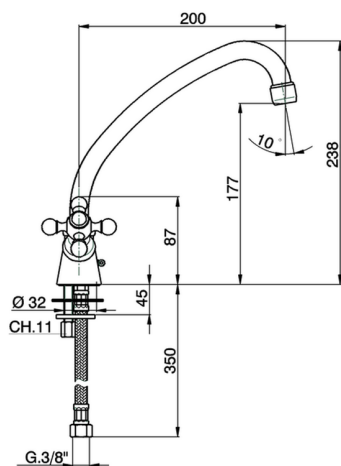

CHARACTERISTICS

2026-04-05