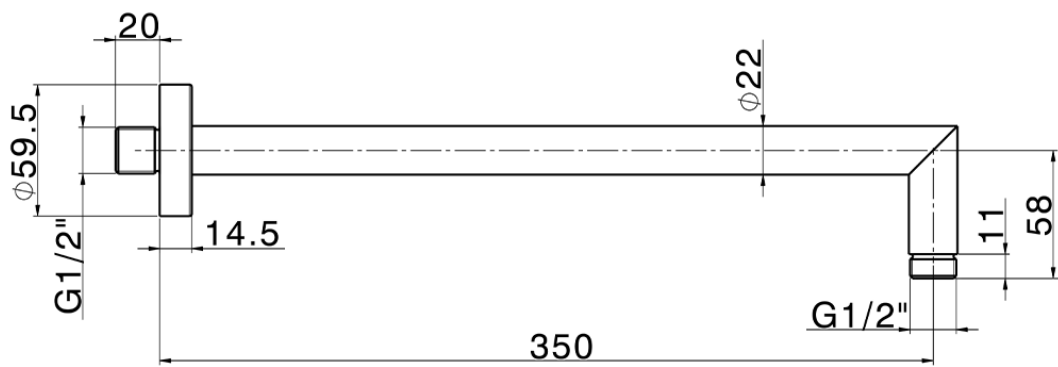

Shower arm SHOWER_SS013380

SS013380

<https://en.huberitalia.com/shower-arm-shower-ss013380>

2026-06-30