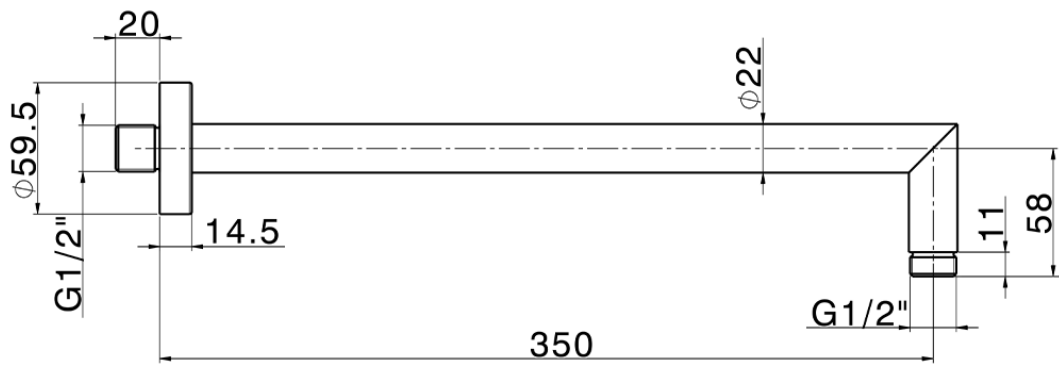

Shower arm SHOWER_SS013380

SS013380

<https://en.huberitalia.com/shower-arm-shower-ss013380>

2026-04-29