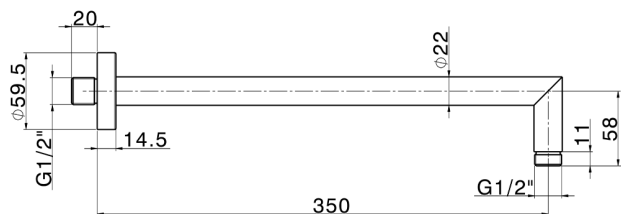

Shower arm SHOWER_SS013380

MODEL **SS013380**

Shower arm, 350 mm length D.20,5 mm, Brass

AVAILABLE FINISHINGS

- **21** 21 Chrome
- **2B** 2B Polished Nickel
- **2P** 2P Rose Gold
- **40** 40 Matt Black
- **4Q** 4Q Matt White
- **2W** 2W Brushed Gold

CHARACTERISTICS

2026-04-28