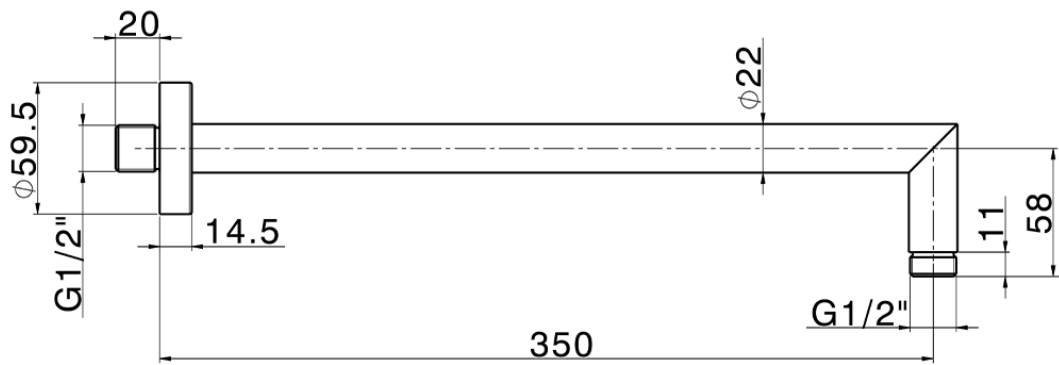

Shower arm SHOWER_SS013380

SS013380

<https://en.huberitalia.com/shower-arm-shower-ss013380>

2026-06-30