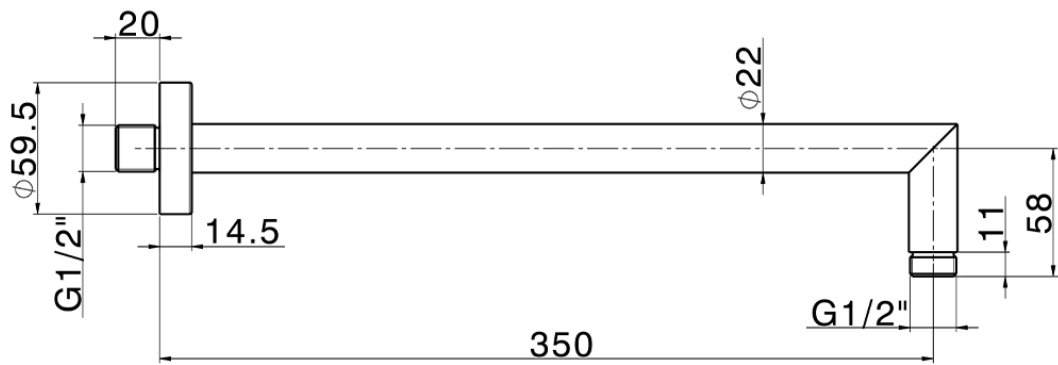

Shower arm SHOWER_SS013380

SS013380

<https://en.huberitalia.com/shower-arm-shower-ss013380>

2026-04-30