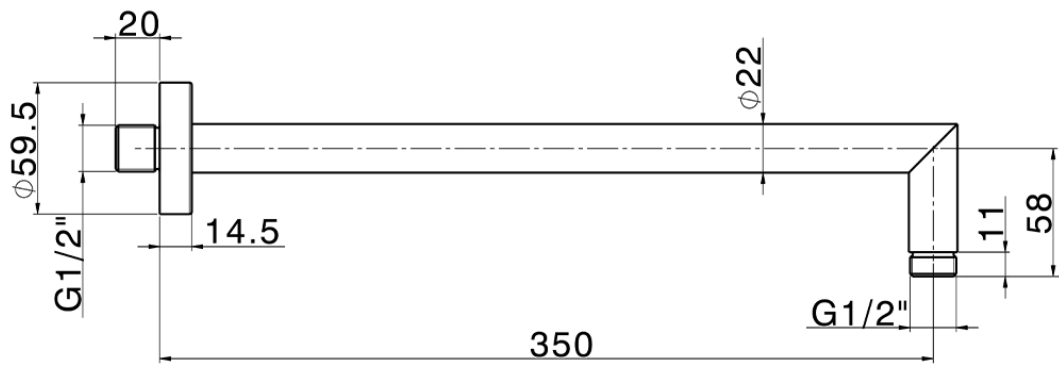

Shower arm SHOWER_SS013380

SS013380

<https://en.huberitalia.com/shower-arm-shower-ss013380>

2026-06-29