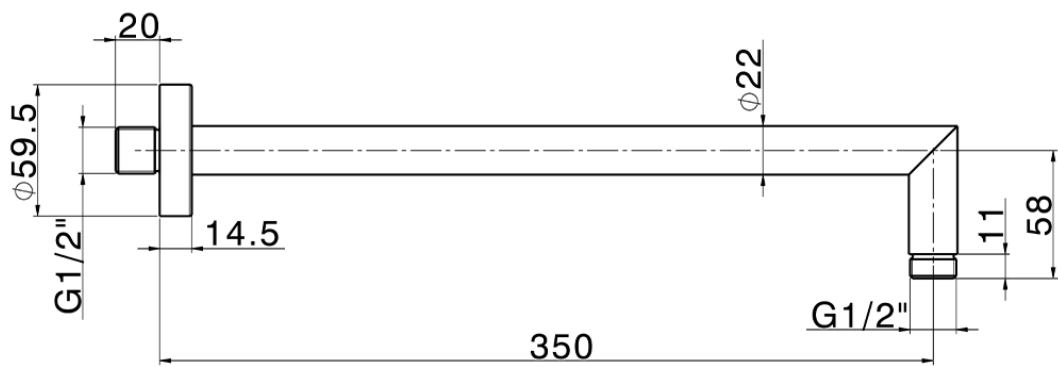

Shower arm SHOWER_SS013380

SS013380

<https://en.huberitalia.com/shower-arm-shower-ss013380>

2026-06-09