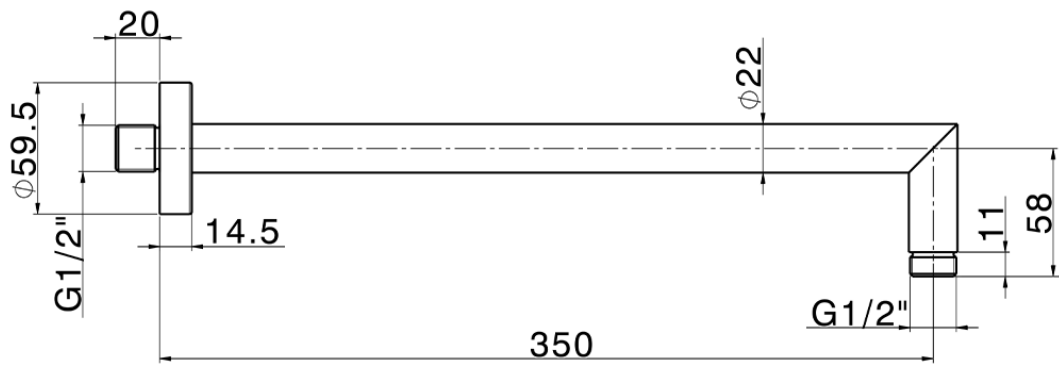

Shower arm SHOWER_SS013380

SS013380

<https://en.huberitalia.com/shower-arm-shower-ss013380>

2026-04-07