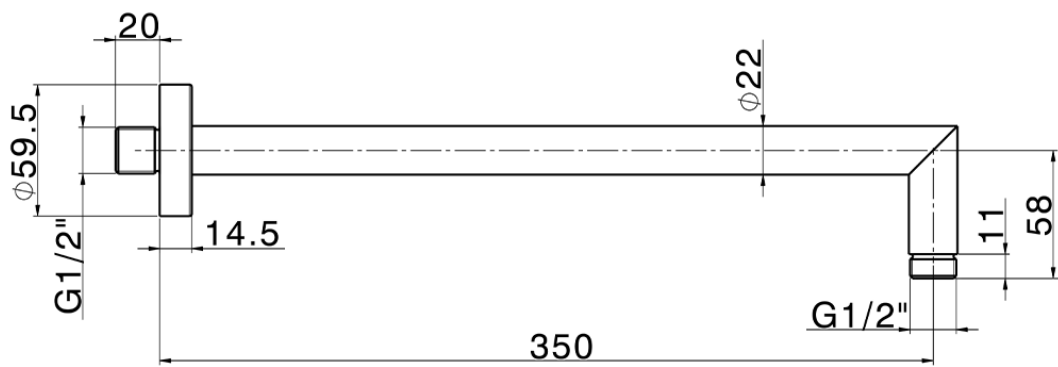

Shower arm SHOWER_SS013380

SS013380

<https://en.huberitalia.com/shower-arm-shower-ss013380>

2026-05-19