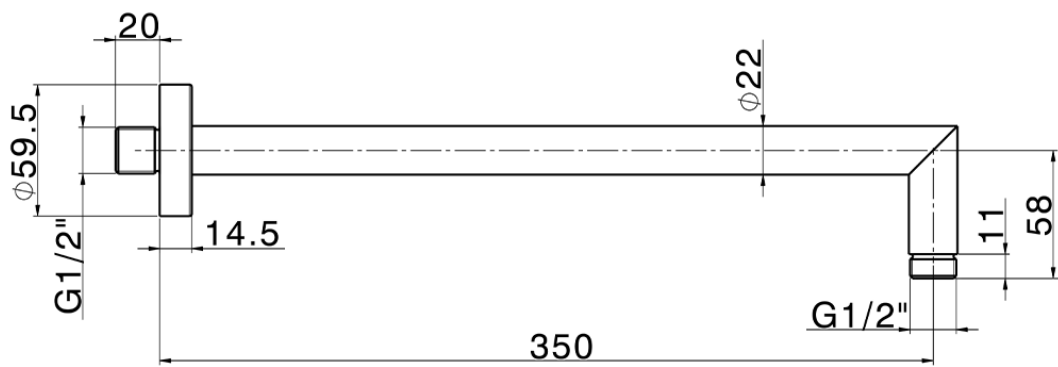

Shower arm SHOWER_SS013380

SS013380

<https://en.huberitalia.com/shower-arm-shower-ss013380>

2026-04-08