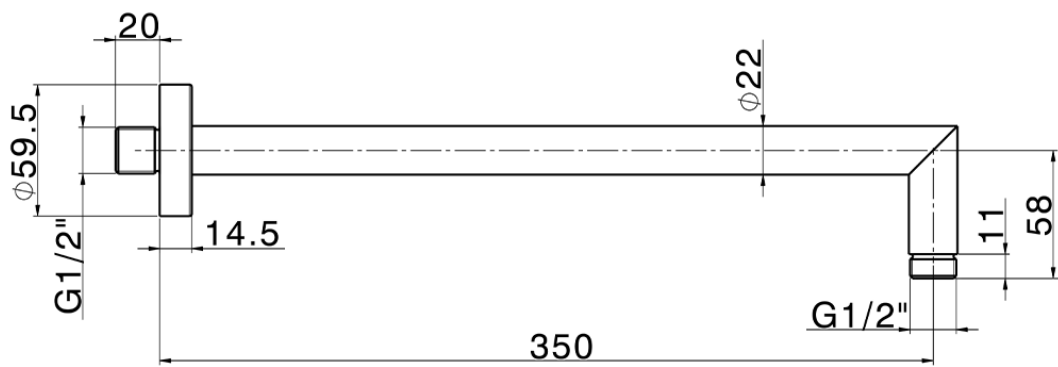

Shower arm SHOWER_SS013380

SS013380

<https://en.huberitalia.com/shower-arm-shower-ss013380>

2026-06-13