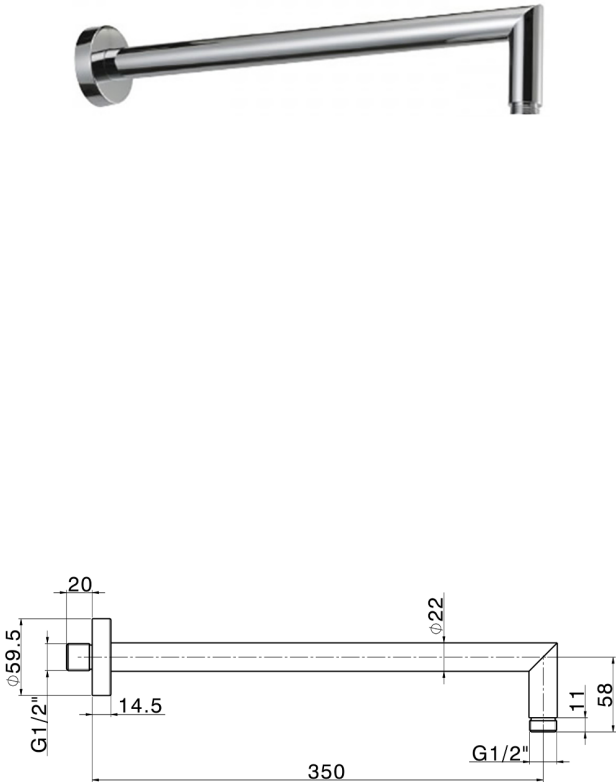

Shower arm SHOWER_SS013380

MODEL **SS013380**

Shower arm, 350 mm length D.20,5 mm, Brass

AVAILABLE FINISHINGS

- **21** 21 Chrome
- **2B** 2B Polished Nickel
- **2P** 2P Rose Gold
- **40** 40 Matt Black
- **4Q** 4Q Matt White
- **2W** 2W Brushed Gold

CHARACTERISTICS

2026-06-08