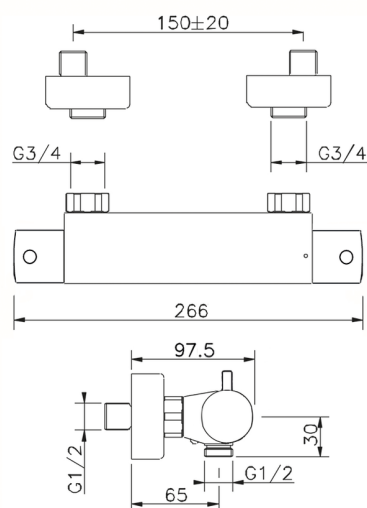

Thermostatic

The Huber thermostatic is your personal water manager, helping you to handle, control and save water and energy.

2026-06-13