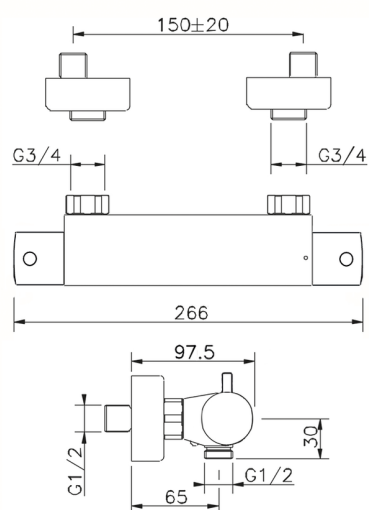

Thermostatic

The Huber thermostatic is your personal water manager, helping you to handle, control and save water and energy.

2026-04-06