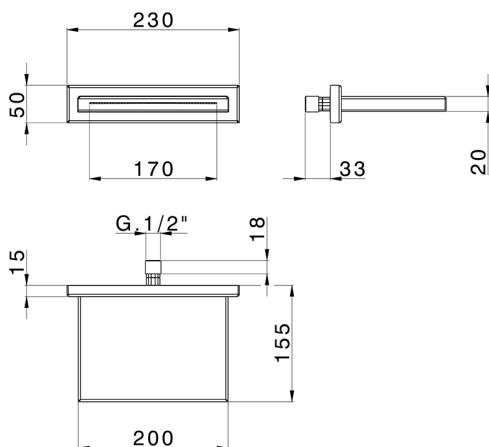

Classic waterfall spout ZEN_ZS129100

MODEL **ZS129100**

Classic waterfall spout, Stainless Steel AISI 304

AVAILABLE FINISHINGS

- **D1** D1 Brushed Inox
- **D2** D2 Polished Inox

CHARACTERISTICS

2024-11-15