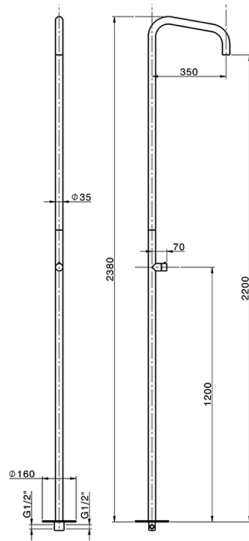

## Free Standing Progressive Shower Column COLUMNS\_LX005120

MODEL **LX005120**

Free Standing Progressive Shower Column, for Indoor/Outdoor use, with rain spray aerator, INOX AISI 316L

AVAILABLE FINISHINGS

**D1** D1 Brushed Inox

CHARACTERISTICS

Cartridge Spare Parts **ZZ9C292000**

**25 mm Progressive single-lever cartridge**

2026-06-14