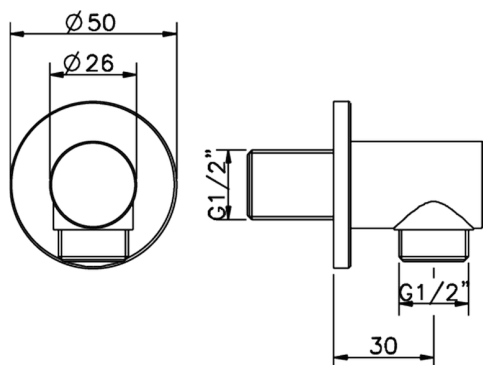

Elbow SHOWER_SS017330

MODEL **SS017330**

Elbow

AVAILABLE FINISHINGS

-  **21** 21 Chrome
-  **2P** 2P Rose Gold
-  **2Q** 2Q Black Titanium
-  **40** 40 Matt Black
-  **4Q** 4Q Matt White

CHARACTERISTICS

2024-11-21