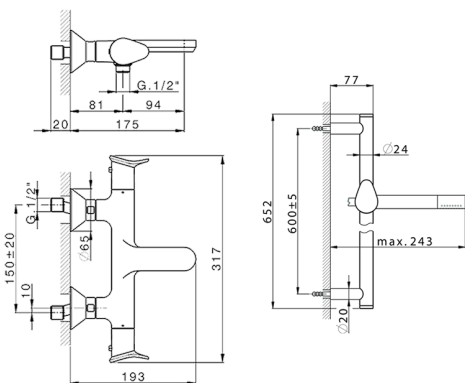

## Thermostatic bath-shower mixer with sliding bar HARLOCK\_HCS21010

MODEL **HCS21010**

Thermostatic bath-shower mixer with sliding bar, 60 cm slide rail kit with sliding bracket, Brass D.24mm minimalist one spray handshower, 150 cm SUPREME smooth flexible hose

### CHARACTERISTICS

Cartridge Spare Parts **ZZ96551000**

**TMX 25 Thermostatic Valve**