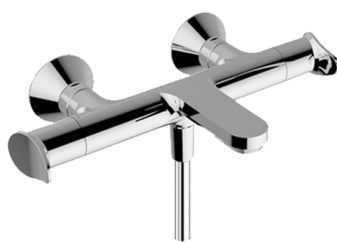

Thermostatic bath-shower mixer with sliding bar HARLOCK_HCS21010

MODEL **HCS21010**

Thermostatic bath-shower mixer with sliding bar, 60 cm slide rail kit with sliding bracket, Brass D.24mm minimalist one spray handshower, 150 cm SUPREME smooth flexible hose

AVAILABLE FINISHINGS

-  **21** 21 Chrome
-  **2P** 2P Rose Gold
-  **2Q** 2Q Black Titanium
-  **40** 40 Matt Black
-  **4Q** 4Q Matt White
-  **6T** 6T Chrome/Matt Black

CHARACTERISTICS

Cartridge Spare Parts **ZZ96551000**

TMX 25 Thermostatic Valve

DeviaStop

The Huber Devia Stop technology allows to adjust the water flow and to direct it to the selected output point (overhead soaker, hand shower, etc).

SafeTouch

The Huber SafeTouch system maintains the mixer body cool to the touch during operation.