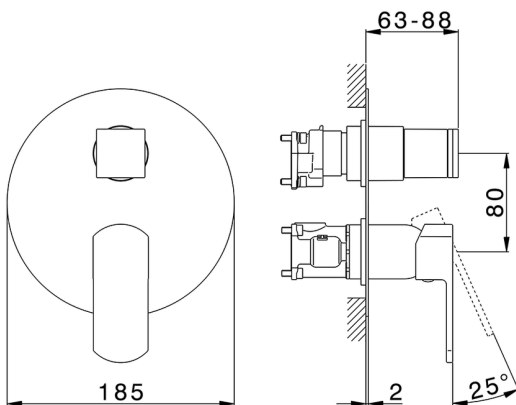

## Exposed part for Single Lever One Box Valve ONE BOX\_DD0BM030

MODEL **DD0BM030**

Exposed part for Single Lever One Box Valve, with 2-3 outlet diverter, Minimum depth of installation: 67 mm, without concealed part, for items ZB00B030-ZB00B031

### CHARACTERISTICS

Cartridge Spare Parts **ZZ97179000**

**35 mm Cartridge**

Installation **Concealed**

Required concealed parts **ZB00B031**

**ZB00B030**