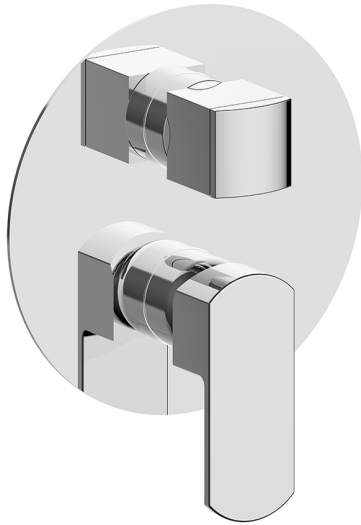

## Exposed part for Single Lever One Box Valve ONE BOX\_DD0BM030

MODEL **DD0BM030**

Exposed part for Single Lever One Box Valve, with 2-3 outlet diverter, Minimum depth of installation: 67 mm, without concealed part, for items ZB00B030-ZB00B031

### CHARACTERISTICS

Cartridge Spare Parts **ZZ97179000**

**35 mm Cartridge**

Installation **Concealed**

Required concealed parts **ZB00B031**

**ZB00B030**

## Exposed part for Single Lever One Box Valve ONE BOX\_DD0BM030

DD0BM030

<https://en.huberitalia.com/exposed-part-for-single-lever-one-box-valve-one-box-dd0bm030>

## One Box Universal Concealed Part ONE BOX\_ZB00B031

MODEL **ZB00B031**

One Box Universal Concealed Part, for 1 or 2 or 3 outlet thermostatic or single lever, without trim kit, with noise reducers, with sealing gasket