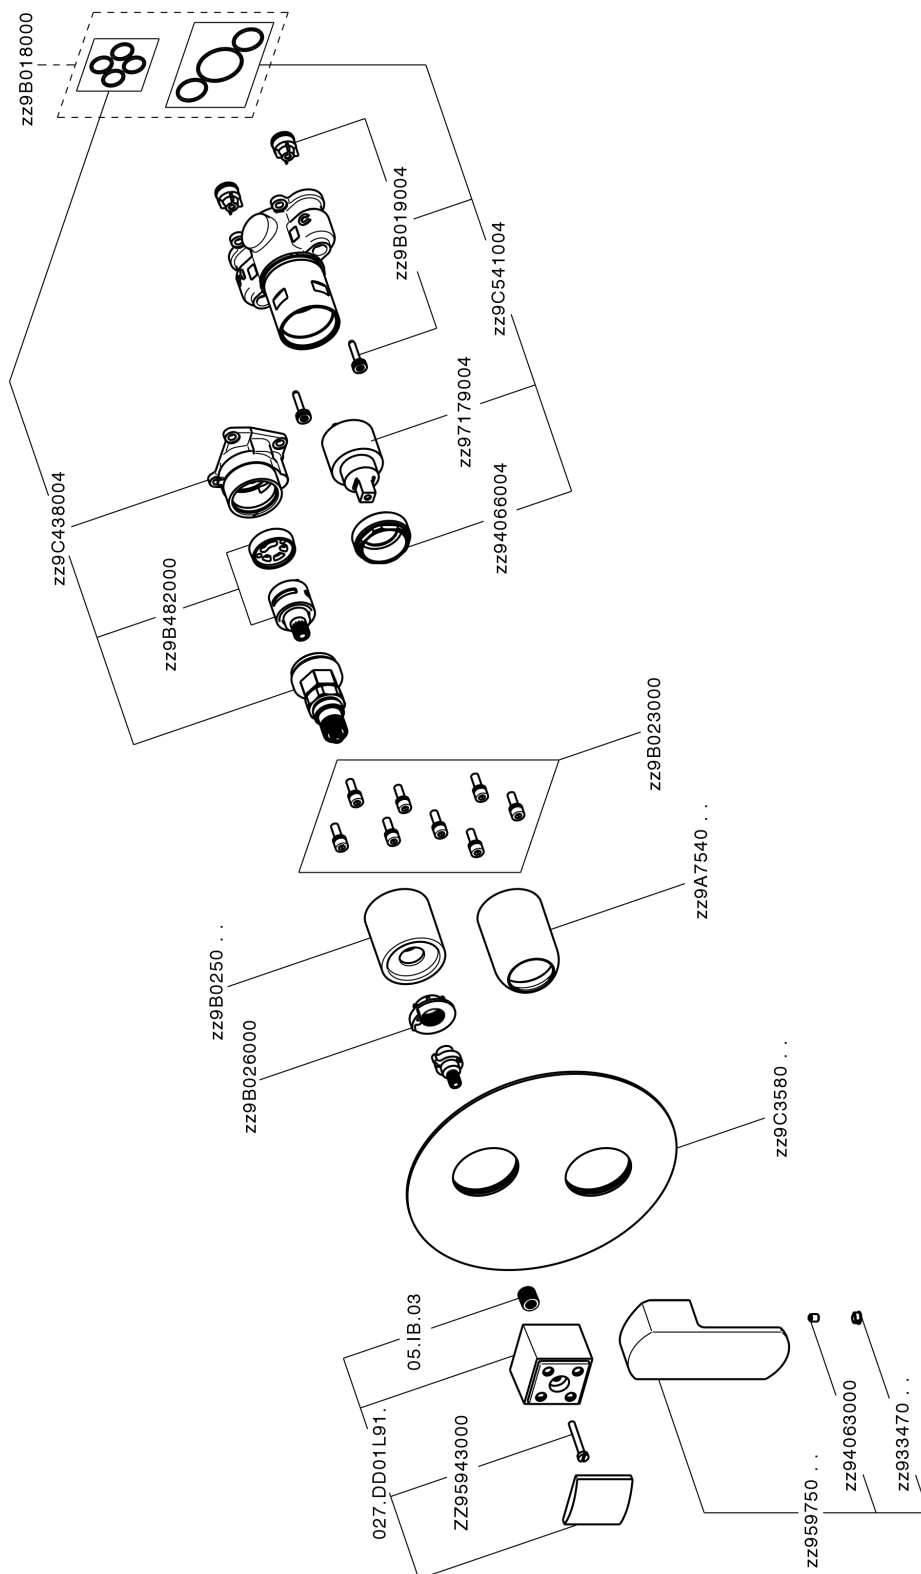

## Exposed part for Single Lever One Box Valve ONE BOX\_DD0BM030

MODEL **DD0BM030**

Exposed part for Single Lever One Box Valve, with 2-3 outlet diverter, Minimum depth of installation: 67 mm, without concealed part, for items ZB00B030-ZB00B031

### CHARACTERISTICS

Cartridge Spare Parts **ZZ97179000**

**35 mm Cartridge**

Installation **Concealed**

Required concealed parts **ZB00B031**

**ZB00B030**

## Exposed part for Single Lever One Box Valve ONE BOX\_DD0BM030

DD0BM030

<https://en.huberitalia.com/exposed-part-for-single-lever-one-box-valve-one-box-dd0bm030>