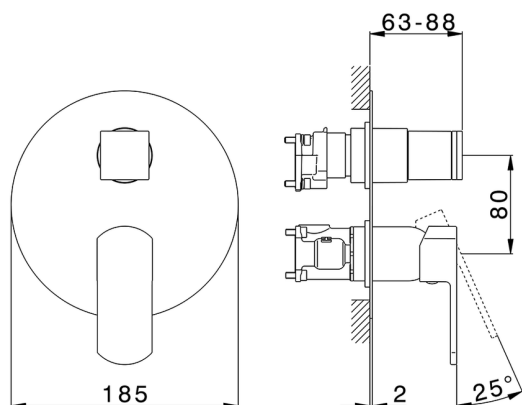

Exposed part for Single Lever One Box Valve ONE BOX_DD0BM030

MODEL **DD0BM030**

Exposed part for Single Lever One Box Valve, with 2-3 outlet diverter, Minimum depth of installation: 67 mm, without concealed part, for items ZB00B030-ZB00B031

AVAILABLE FINISHINGS

-  **21** 21 Chrome
-  **2F** 2F Brushed Nickel
-  **40** 40 Matt Black
-  **4Q** 4Q Matt White

CHARACTERISTICS

Cartridge Spare Parts **ZZ97179000**

35 mm Cartridge

Installation **Concealed**