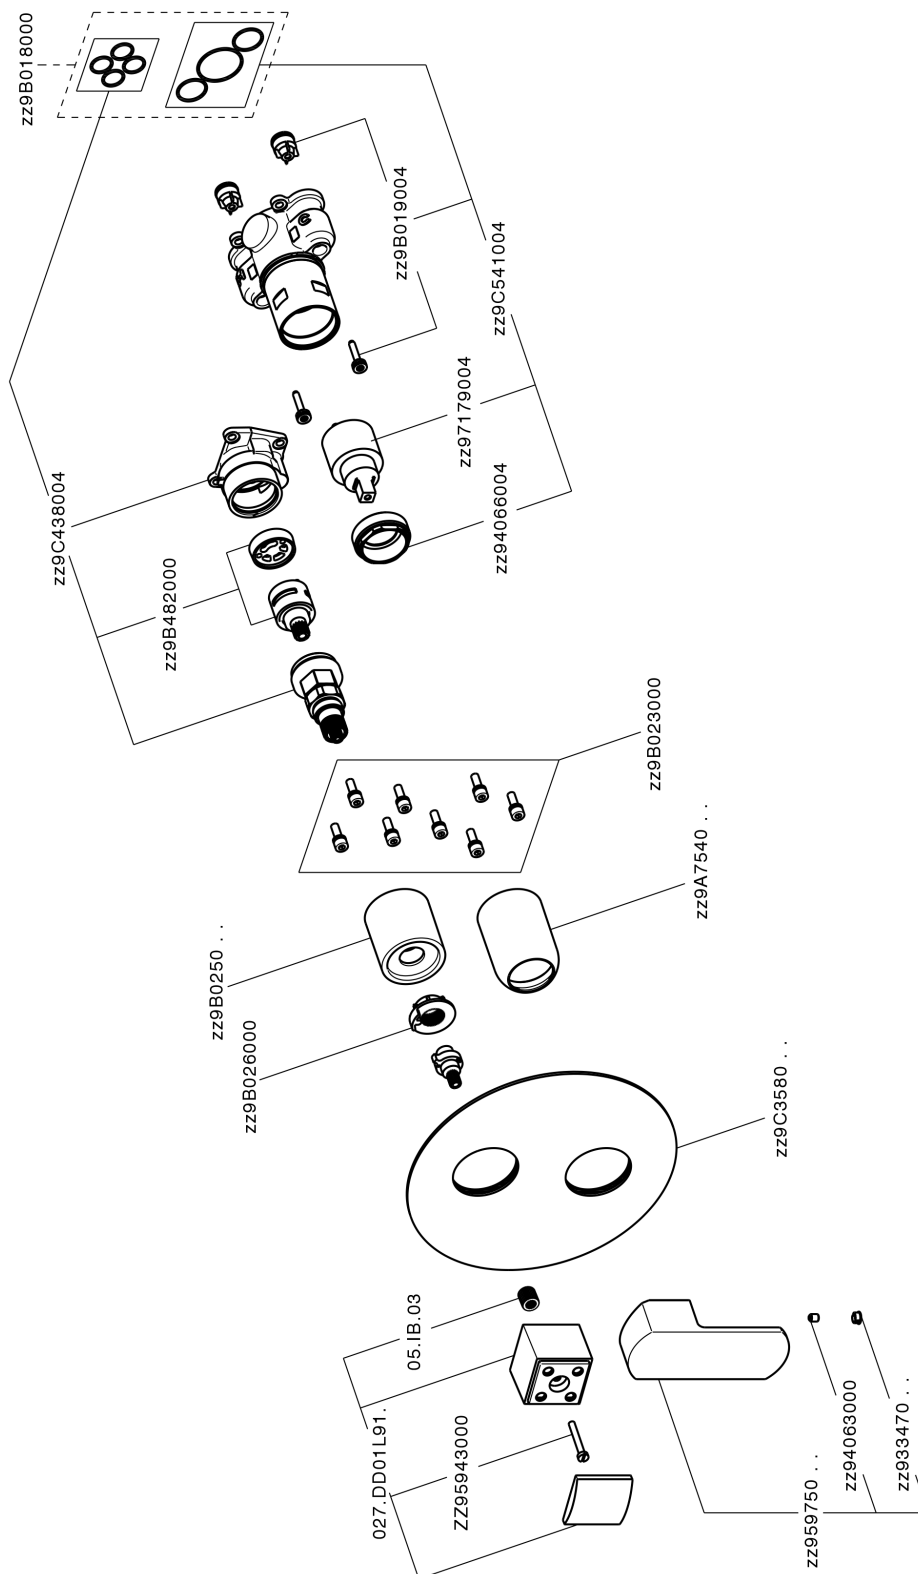

Exposed part for Single Lever One Box Valve ONE BOX_DD0BM030

DD0BM030

<https://en.huberitalia.com/exposed-part-for-single-lever-one-box-valve-one-box-dd0bm030>

One Box Universal Concealed Part ONE BOX_ZB00B031

ZB00B031

<https://en.huberitalia.com/one-box-universal-concealed-part-one-box-zb00b031>

One Box Universal Concealed Part ONE BOX_ZB00B030

ZB00B030

<https://en.huberitalia.com/one-box-universal-concealed-part-one-box-zb00b030>