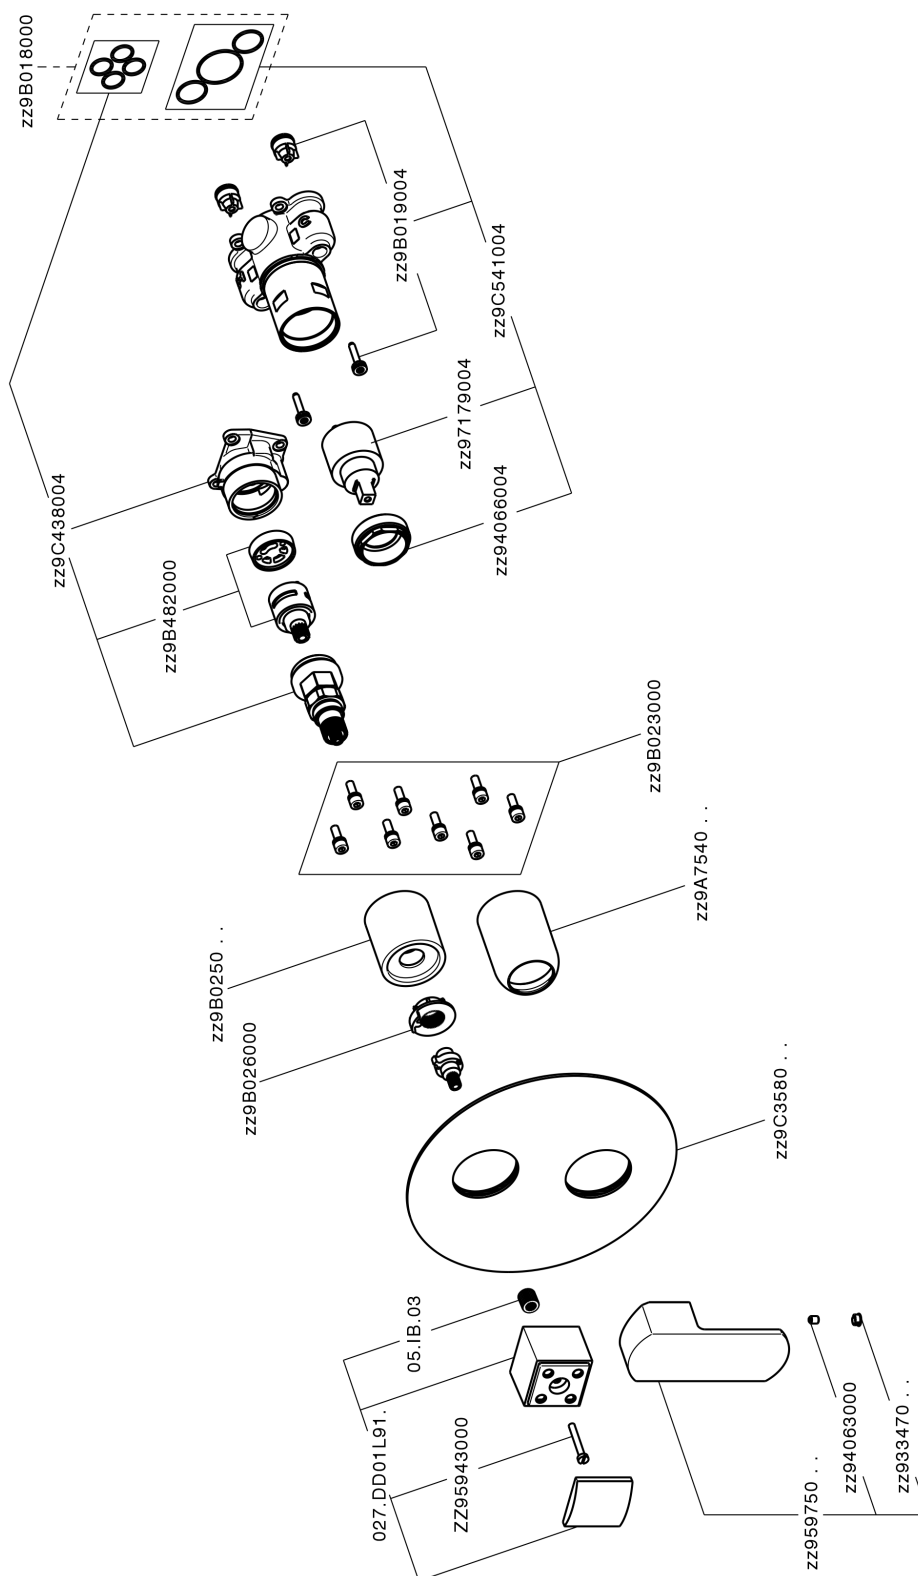

## Exposed part for Single Lever One Box Valve ONE BOX\_DD0BM030

MODEL **DD0BM030**

Exposed part for Single Lever One Box Valve, with 2-3 outlet diverter, Minimum depth of installation: 67 mm, without concealed part, for items ZB00B030-ZB00B031

### CHARACTERISTICS

Cartridge Spare Parts **ZZ97179000**

**35 mm Cartridge**

Installation **Concealed**

Required concealed parts **ZB00B031**

**ZB00B030**

## Exposed part for Single Lever One Box Valve ONE BOX\_DD0BM030

DD0BM030

<https://en.huberitalia.com/exposed-part-for-single-lever-one-box-valve-one-box-dd0bm030>