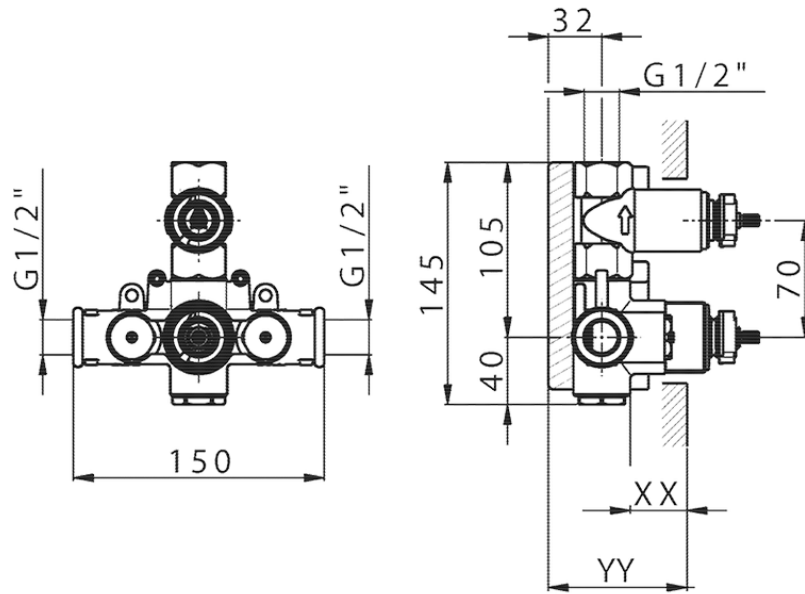

Exposed part for 1-outlet con.thermo.shower valve THERMO_DD007300

DD007300

<https://en.huberitalia.com/exposed-part-for-1-outlet-con-thermo-shower-valve-thermo-dd007300>

Piastra/Plate/Plaque/Platte/Placa

2-3mm: XX 25-40 YY 76-91

10 mm: XX 16-31 YY 65-80

ZB007361

<https://en.huberitalia.com/1-outlet-concealed-thermostatic-shower-valve-concealed-zb007361>

Piastra/Plate/Plaque/Platte/Placa

2-3mm: XX 25-40 YY 76-91

10 mm: XX 16-31 YY 65-80

ZB007301

<https://en.huberitalia.com/1-outlet-concealed-thermostatic-shower-valve-concealed-zb007301>

2024-11-24