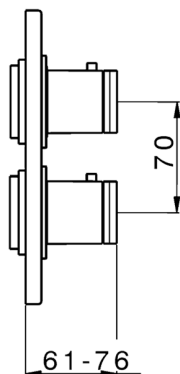

Exposed part for 1-outlet con.thermo.shower valve THERMO_DD007300

MODEL **DD007300**

Exposed part for 1-outlet thermostatic mixer, with stopvalve, without concealed part, for items ZB007301-ZB007361

AVAILABLE FINISHINGS

-  **21** 21 Chrome
-  **2B** 2B Polished Nickel
-  **2F** 2F Brushed Nickel
-  **40** 40 Matt Black
-  **4Q** 4Q Matt White

CHARACTERISTICS

Installation **Concealed**
 Required concealed parts **ZB007361**
ZB007301

1-outlet Concealed thermostatic shower valve, stopvalve with 3/4" outlet, without trim kit

AVAILABLE FINISHINGS

04 04 Without finishing

CHARACTERISTICS

Installation	Concealed
Cartridge Spare Parts	23.51A.HF
HF Thermostatic Valve	
Concealed	1

Cartridge Spare Parts **24.04A.PP**

8x20 Plus P Thermostatic Valve

Concealed **1**

Piastra/Plate/Plaque/Platte/Placa

2-3mm: XX 25-40 YY 76-91

10 mm: XX 16-31 YY 65-80

Thermostatic

The Huber thermostatic is your personal water manager, helping you to handle, control and save water and energy.