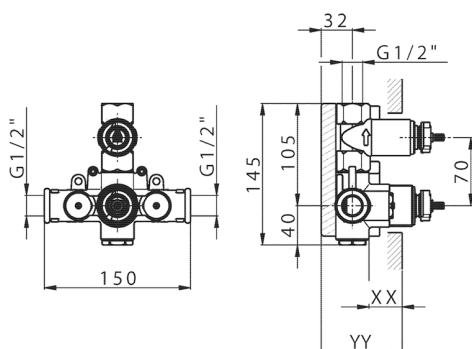

Piastra/Plate/Plaque/Platte/Placa

2-3mm: XX 25-40 YY 76-91

10 mm: XX 16-31 YY 65-80

Thermostatic

The Huber thermostatic is your personal water manager, helping you to handle, control and save water and energy.

2024-11-24