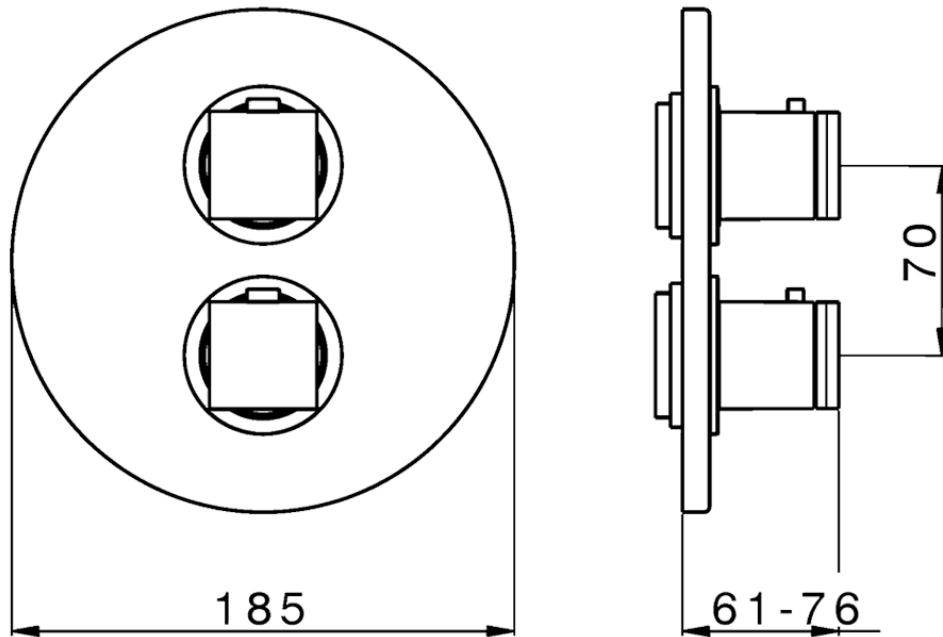

Exposed part for 1-outlet con.thermo.shower valve THERMO_DD007300

DD007300

<https://en.huberitalia.com/exposed-part-for-1-outlet-con-thermo-shower-valve-thermo-dd007300>

Piastra/Plate/Plaque/Platte/Placa

2-3mm: XX 25-40 YY 76-91

10 mm: XX 16-31 YY 65-80

ZB007361

<https://en.huberitalia.com/1-outlet-concealed-thermostatic-shower-valve-concealed-zb007361>

Piastra/Plate/Plaque/Platte/Placa

2-3mm: XX 25-40 YY 76-91

10 mm: XX 16-31 YY 65-80

ZB007301

<https://en.huberitalia.com/1-outlet-concealed-thermostatic-shower-valve-concealed-zb007301>

2024-11-24