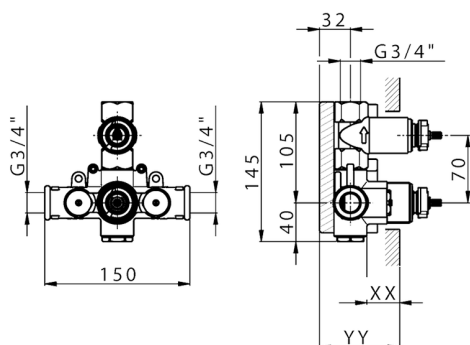

1-outlet Concealed thermostatic shower valve, stopvalve with 3/4" outlet, without trim kit

AVAILABLE FINISHINGS

CHARACTERISTICS

Installation	Concealed
Cartridge Spare Parts	23.51A.HF
HF Thermostatic Valve	
Concealed	1