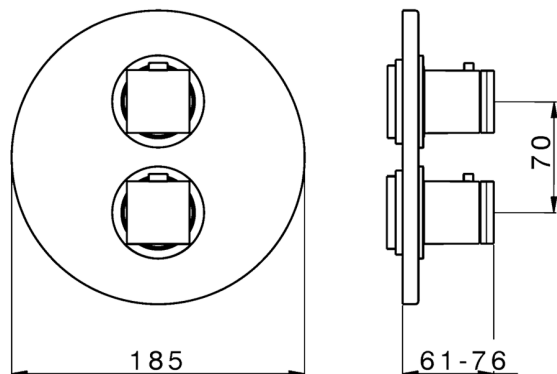

Exposed part for 1-outlet con.thermo.shower valve THERMO_DD007300

MODEL **DD007300**

Exposed part for 1-outlet thermostatic mixer, with stopvalve, without concealed part, for items ZB007301-ZB007361

AVAILABLE FINISHINGS