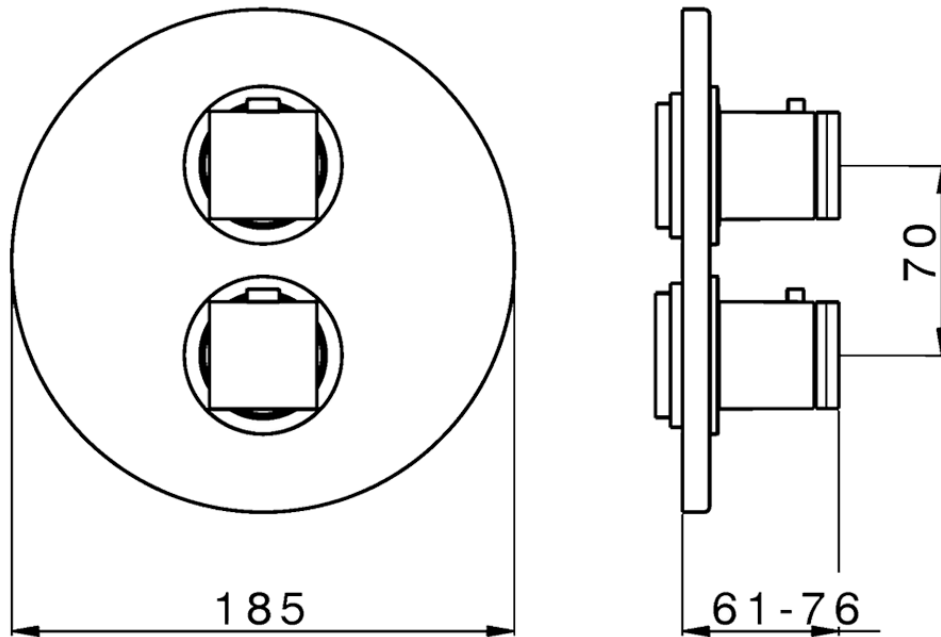

Exposed part for 1-outlet con.thermo.shower valve THERMO_DD007300

DD007300

<https://en.huberitalia.com/exposed-part-for-1-outlet-con-thermo-shower-valve-thermo-dd007300>

Piastra/Plate/Plaque/Platte/Placa

2-3mm: XX 25-40 YY 76-91

10 mm: XX 16-31 YY 65-80

ZB007361

<https://en.huberitalia.com/1-outlet-concealed-thermostatic-shower-valve-concealed-zb007361>

Piastra/Plate/Plaque/Platte/Placa

2-3mm: XX 25-40 YY 76-91

10 mm: XX 16-31 YY 65-80

ZB007301

<https://en.huberitalia.com/1-outlet-concealed-thermostatic-shower-valve-concealed-zb007301>

2024-11-24