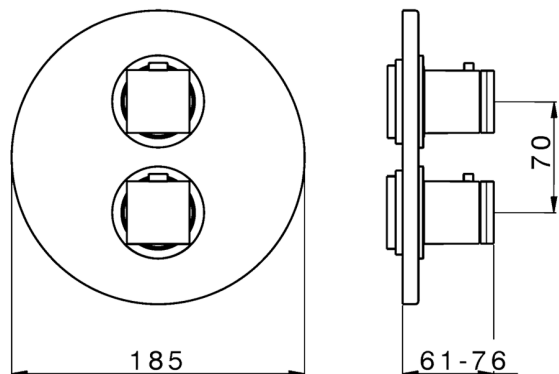

Exposed part for 1-outlet con.thermo.shower valve THERMO_DD007300

MODEL **DD007300**

Exposed part for 1-outlet thermostatic mixer, with stopvalve, without concealed part, for items ZB007301-ZB007361

AVAILABLE FINISHINGS

-  **21** 21 Chrome
-  **2B** 2B Polished Nickel
-  **2F** 2F Brushed Nickel
-  **40** 40 Matt Black
-  **4Q** 4Q Matt White

CHARACTERISTICS

Installation **Concealed**
 Required concealed parts **ZB007361**
ZB007301