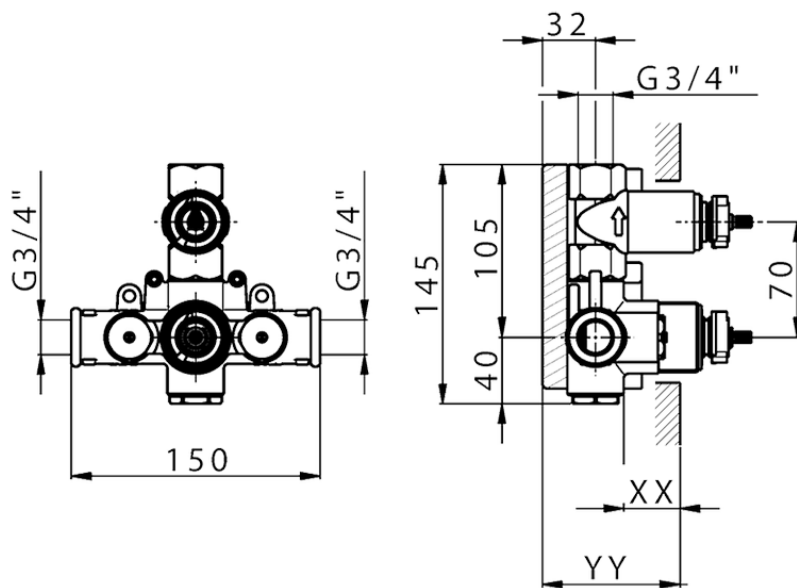

## Exposed part for 1-outlet con.thermo.shower valve THERMO\_DD007300

DD007300

<https://en.huberitalia.com/exposed-part-for-1-outlet-con-thermo-shower-valve-thermo-dd007300>

## Piastra/Plate/Plaque/Platte/Placa

2-3mm: XX 25-40 YY 76-91

10 mm: XX 16-31 YY 65-80

ZB007361

<https://en.huberitalia.com/1-outlet-concealed-thermostatic-shower-valve-concealed-zb007361>

Piastra/Plate/Plaque/Platte/Placa

2-3mm: XX 25-40 YY 76-91

10 mm: XX 16-31 YY 65-80

ZB007301

<https://en.huberitalia.com/1-outlet-concealed-thermostatic-shower-valve-concealed-zb007301>

2024-11-24