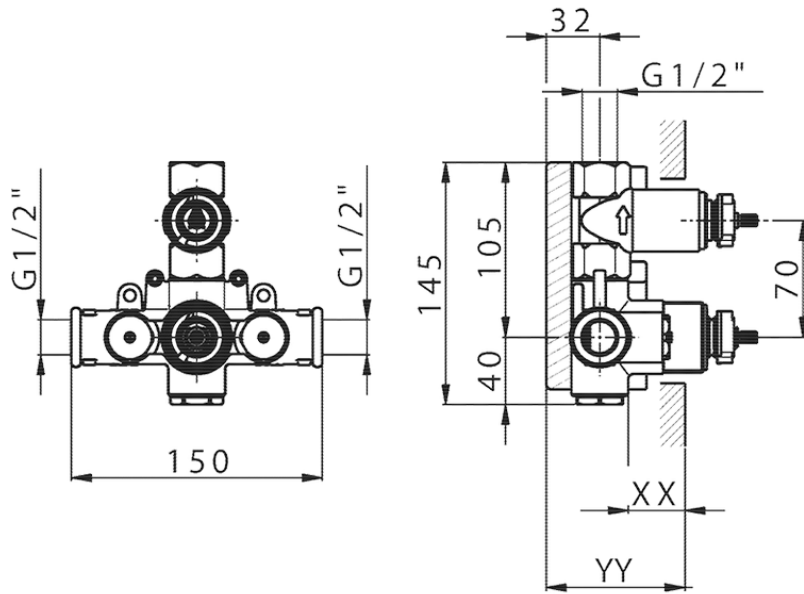

## Exposed part for 1-outlet con.thermo.shower valve THERMO\_DD007300

DD007300

<https://en.huberitalia.com/exposed-part-for-1-outlet-con-thermo-shower-valve-thermo-dd007300>

## Piastra/Plate/Plaque/Platte/Placa

2-3mm: XX 25-40 YY 76-91

10 mm: XX 16-31 YY 65-80

ZB007361

<https://en.huberitalia.com/1-outlet-concealed-thermostatic-shower-valve-concealed-zb007361>

Piastra/Plate/Plaque/Platte/Placa

2-3mm: XX 25-40 YY 76-91

10 mm: XX 16-31 YY 65-80

ZB007301

<https://en.huberitalia.com/1-outlet-concealed-thermostatic-shower-valve-concealed-zb007301>

2024-11-24