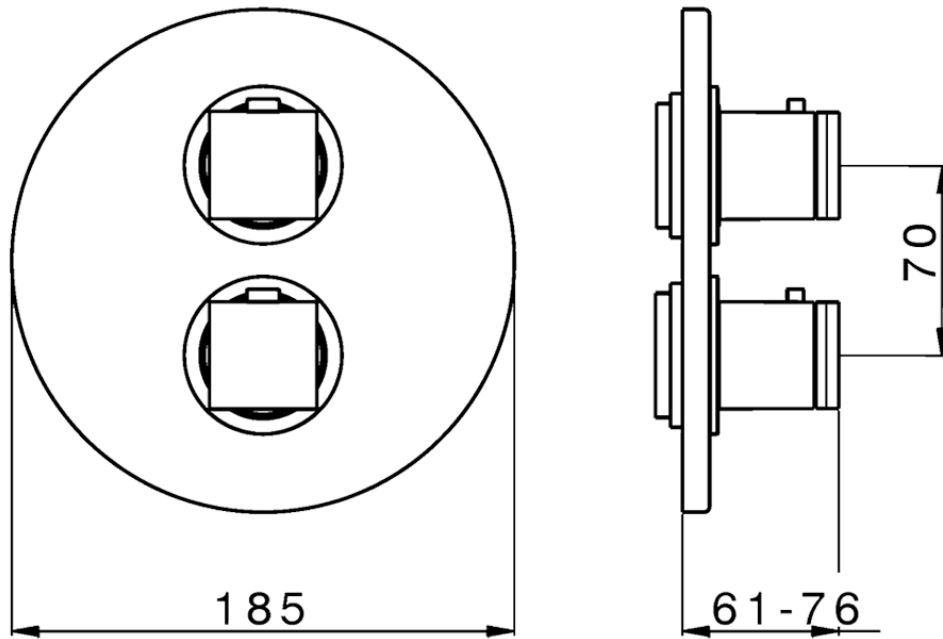

## Exposed part for 1-outlet con.thermo.shower valve THERMO\_DD007300

DD007300

<https://en.huberitalia.com/exposed-part-for-1-outlet-con-thermo-shower-valve-thermo-dd007300>

## Piastra/Plate/Plaque/Platte/Placa

2-3mm: XX 25-40 YY 76-91

10 mm: XX 16-31 YY 65-80

ZB007361

<https://en.huberitalia.com/1-outlet-concealed-thermostatic-shower-valve-concealed-zb007361>

Piastra/Plate/Plaque/Platte/Placa

2-3mm: XX 25-40 YY 76-91

10 mm: XX 16-31 YY 65-80

ZB007301

<https://en.huberitalia.com/1-outlet-concealed-thermostatic-shower-valve-concealed-zb007301>

2024-11-24