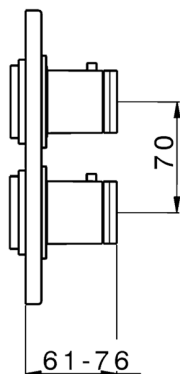

Exposed part for 1-outlet con.thermo.shower valve THERMO_DD007300

MODEL **DD007300**

Exposed part for 1-outlet thermostatic mixer, with stopvalve, without concealed part, for items ZB007301-ZB007361

AVAILABLE FINISHINGS

-  **21** 21 Chrome
-  **2B** 2B Polished Nickel
-  **2F** 2F Brushed Nickel
-  **40** 40 Matt Black
-  **4Q** 4Q Matt White

CHARACTERISTICS

Installation **Concealed**
 Required concealed parts **ZB007361**
ZB007301

1-outlet Concealed thermostatic shower valve, stopvalve with 3/4" outlet, without trim kit

AVAILABLE FINISHINGS

04 04 Without finishing

CHARACTERISTICS

Installation	Concealed
Cartridge Spare Parts	23.51A.HF
HF Thermostatic Valve	
Concealed	1

Piastra/Plate/Plaque/Platte/Placa

2-3mm: XX 25-40 YY 76-91

10 mm: XX 16-31 YY 65-80

Thermostatic

The Huber thermostatic is your personal water manager, helping you to handle, control and save water and energy.