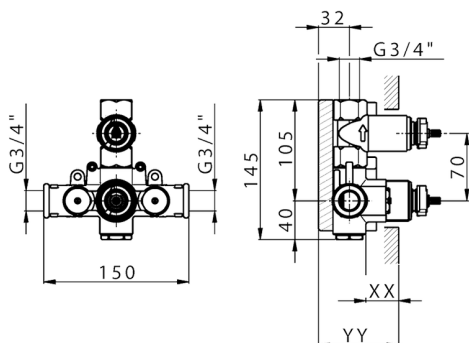

1-outlet Concealed thermostatic shower valve, stopvalve with 3/4" outlet, without trim kit

AVAILABLE FINISHINGS

04 04 Without finishing

CHARACTERISTICS

Installation	Concealed
Cartridge Spare Parts	23.51A.HF
HF Thermostatic Valve	
Concealed	1

Piastra/Plate/Plaque/Platte/Placa

2-3mm: XX 25-40 YY 76-91

10 mm: XX 16-31 YY 65-80

Thermostatic

The Huber thermostatic is your personal water manager, helping you to handle, control and save water and energy.

1-outlet Concealed thermostatic shower valve CONCEALED_ZB007301

MODEL **ZB007301**

1-outlet Concealed thermostatic shower valve, with stopvalve, without trim kit

AVAILABLE FINISHINGS

CHARACTERISTICS

Installation	Concealed
Cartridge Spare Parts	24.04A.PP
8x20 Plus P Thermostatic Valve	
Concealed	1