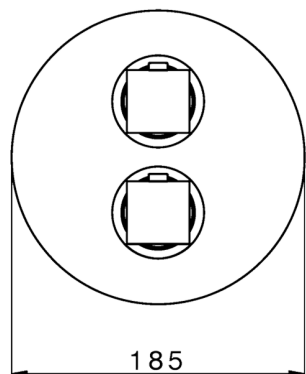

Exposed part for 1-outlet con.thermo.shower valve THERMO_DD007300

MODEL **DD007300**

Exposed part for 1-outlet thermostatic mixer, with stopvalve, without concealed part, for items ZB007301-ZB007361

AVAILABLE FINISHINGS