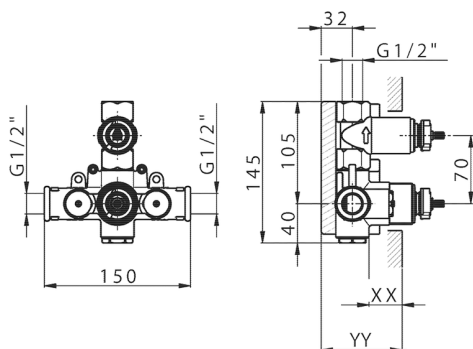

Piastra/Plate/Plaque/Platte/Placa

2-3mm: XX 25-40 YY 76-91

10 mm: XX 16-31 YY 65-80

Thermostatic

The Huber thermostatic is your personal water manager, helping you to handle, control and save water and energy.

1-outlet Concealed thermostatic shower valve CONCEALED_ZB007301

MODEL **ZB007301**

1-outlet Concealed thermostatic shower valve, with stopvalve, without trim kit

AVAILABLE FINISHINGS

CHARACTERISTICS

Installation	Concealed
Cartridge Spare Parts	24.04A.PP
8x20 Plus P Thermostatic Valve	
Concealed	1