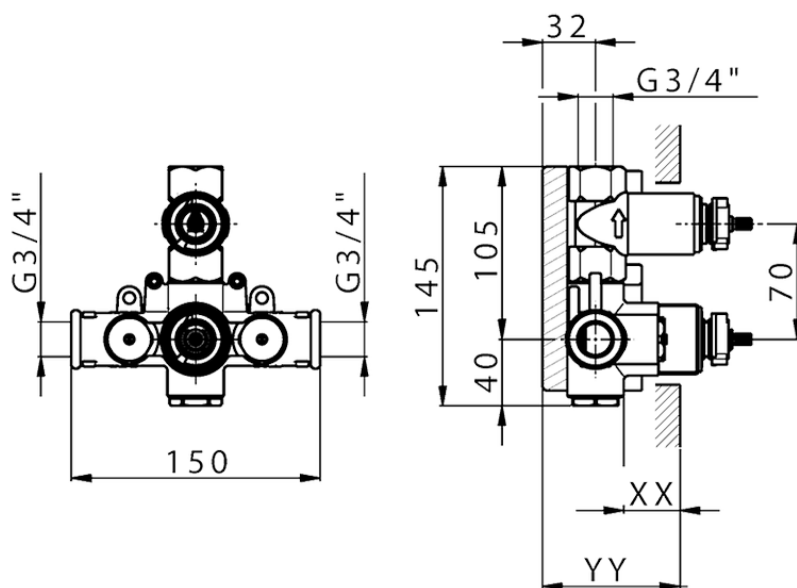

Exposed part for 1-outlet con.thermo.shower valve THERMO_DD007300

DD007300

<https://en.huberitalia.com/exposed-part-for-1-outlet-con-thermo-shower-valve-thermo-dd007300>

Piastra/Plate/Plaque/Platte/Placa

2-3mm: XX 25-40 YY 76-91

10 mm: XX 16-31 YY 65-80

ZB007361

<https://en.huberitalia.com/1-outlet-concealed-thermostatic-shower-valve-concealed-zb007361>

Piastra/Plate/Plaque/Platte/Placa

2-3mm: XX 25-40 YY 76-91

10 mm: XX 16-31 YY 65-80

ZB007301

<https://en.huberitalia.com/1-outlet-concealed-thermostatic-shower-valve-concealed-zb007301>

2024-11-24