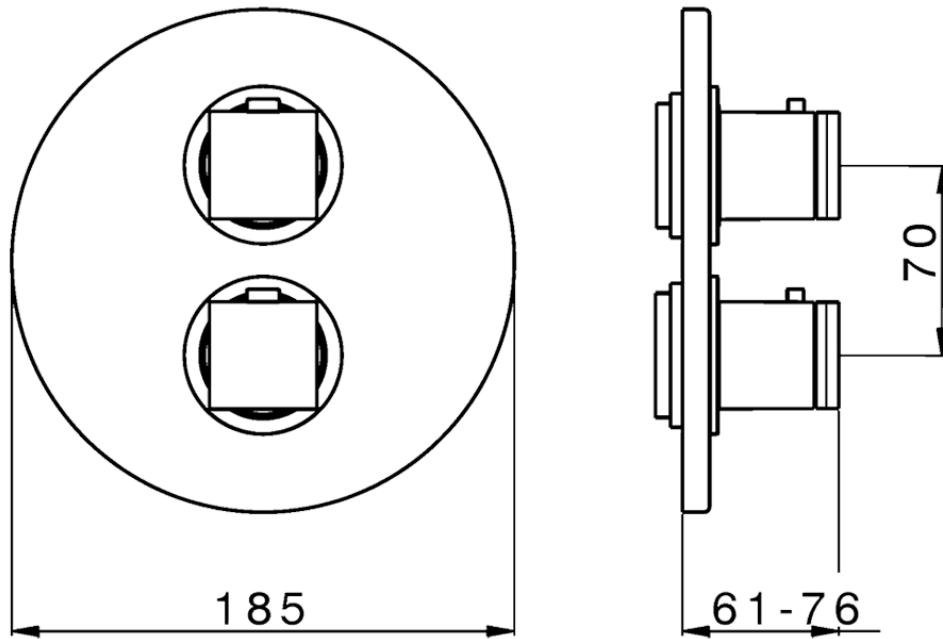

Exposed part for 1-outlet con.thermo.shower valve THERMO_DD007300

DD007300

<https://en.huberitalia.com/exposed-part-for-1-outlet-con-thermo-shower-valve-thermo-dd007300>

Piastra/Plate/Plaque/Platte/Placa

2-3mm: XX 25-40 YY 76-91

10 mm: XX 16-31 YY 65-80

ZB007361

<https://en.huberitalia.com/1-outlet-concealed-thermostatic-shower-valve-concealed-zb007361>

Piastra/Plate/Plaque/Platte/Placa

2-3mm: XX 25-40 YY 76-91

10 mm: XX 16-31 YY 65-80

ZB007301

<https://en.huberitalia.com/1-outlet-concealed-thermostatic-shower-valve-concealed-zb007301>

2024-11-24