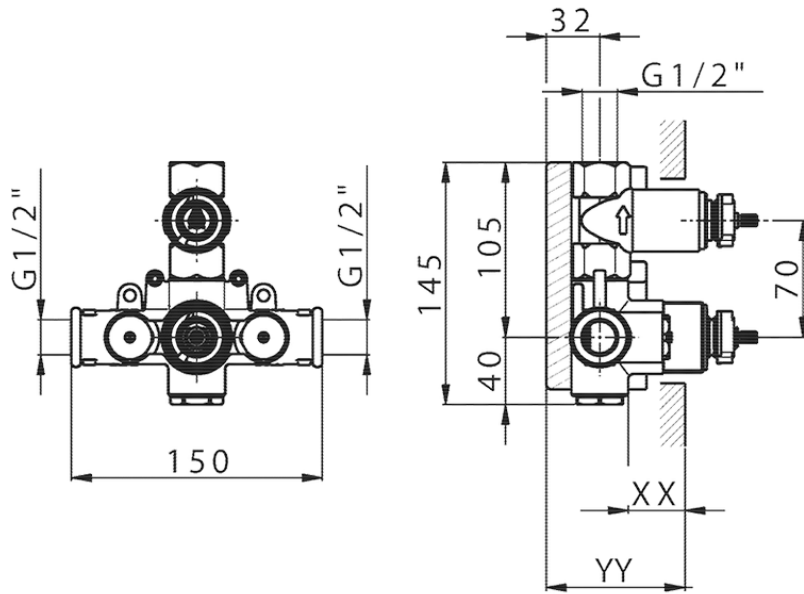

Exposed part for 1-outlet con.thermo.shower valve THERMO_DD007300

DD007300

<https://en.huberitalia.com/exposed-part-for-1-outlet-con-thermo-shower-valve-thermo-dd007300>

Piastra/Plate/Plaque/Platte/Placa

2-3mm: XX 25-40 YY 76-91

10 mm: XX 16-31 YY 65-80

ZB007361

<https://en.huberitalia.com/1-outlet-concealed-thermostatic-shower-valve-concealed-zb007361>

Piastra/Plate/Plaque/Platte/Placa

2-3mm: XX 25-40 YY 76-91

10 mm: XX 16-31 YY 65-80

ZB007301

<https://en.huberitalia.com/1-outlet-concealed-thermostatic-shower-valve-concealed-zb007301>

2024-11-24