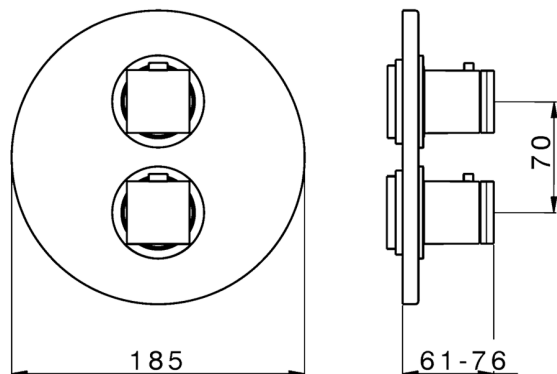

## Exposed part for 1-outlet con.thermo.shower valve THERMO\_DD007300

MODEL **DD007300**

Exposed part for 1-outlet thermostatic mixer, with stopvalve, without concealed part, for items ZB007301-ZB007361

Piastra/Plate/Plaque/Platte/Placa

2-3mm: XX 25-40 YY 76-91

10 mm: XX 16-31 YY 65-80