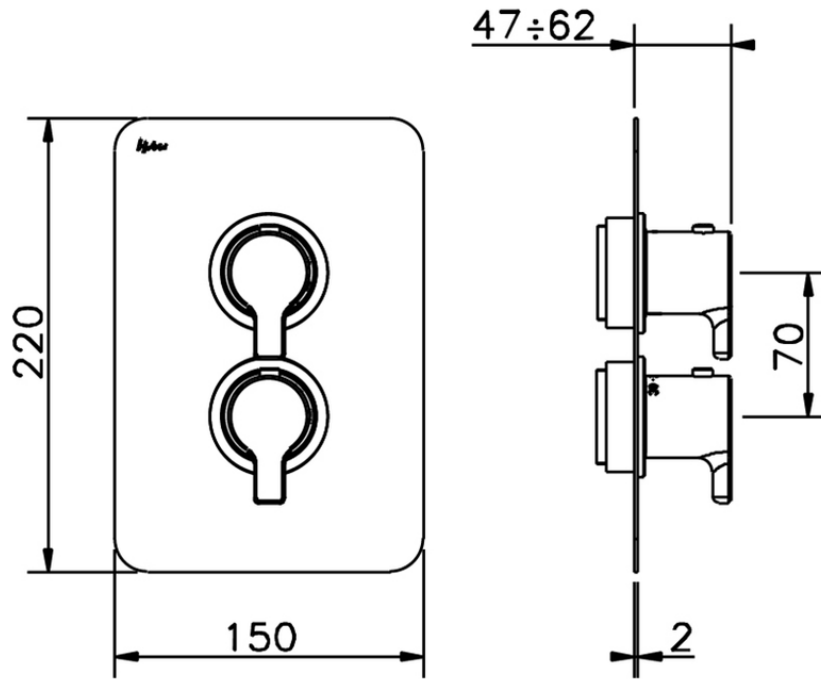

Exposed part for 1-outlet con.thermo.shower valve THERMO_SF007300

SF007300

<https://en.huberitalia.com/exposed-part-for-1-outlet-con-thermo-shower-valve-thermo-sf007300>

Piastra/Plate/Plaque/Platte/Placa

2-3mm: XX 25-40 YY 76-91

10 mm: XX 16-31 YY 65-80

ZB007361

<https://en.huberitalia.com/1-outlet-concealed-thermostatic-shower-valve-concealed-zb007361>

Piastra/Plate/Plaque/Platte/Placa

2-3mm: XX 25-40 YY 76-91

10 mm: XX 16-31 YY 65-80

ZB007301

<https://en.huberitalia.com/1-outlet-concealed-thermostatic-shower-valve-concealed-zb007301>

2026-05-02