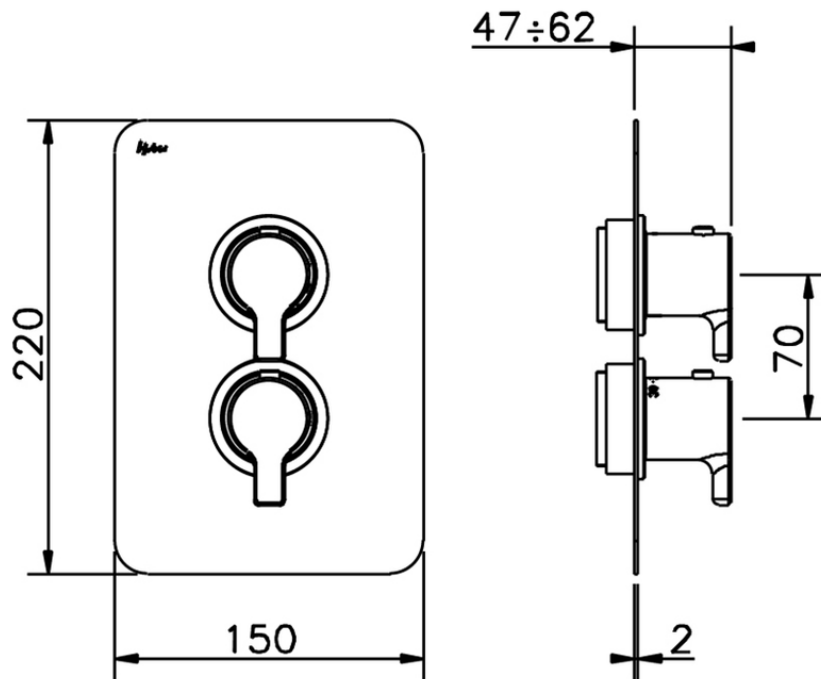

## Exposed part for 1-outlet con.thermo.shower valve THERMO\_SF007300

SF007300

<https://en.huberitalia.com/exposed-part-for-1-outlet-con-thermo-shower-valve-thermo-sf007300>

## Piastra/Plate/Plaque/Platte/Placa

2-3mm: XX 25-40 YY 76-91

10 mm: XX 16-31 YY 65-80

ZB007361

<https://en.huberitalia.com/1-outlet-concealed-thermostatic-shower-valve-concealed-zb007361>

## Piastra/Plate/Plaque/Platte/Placa

2-3mm: XX 25-40 YY 76-91

10 mm: XX 16-31 YY 65-80

ZB007301

<https://en.huberitalia.com/1-outlet-concealed-thermostatic-shower-valve-concealed-zb007301>

2026-05-02