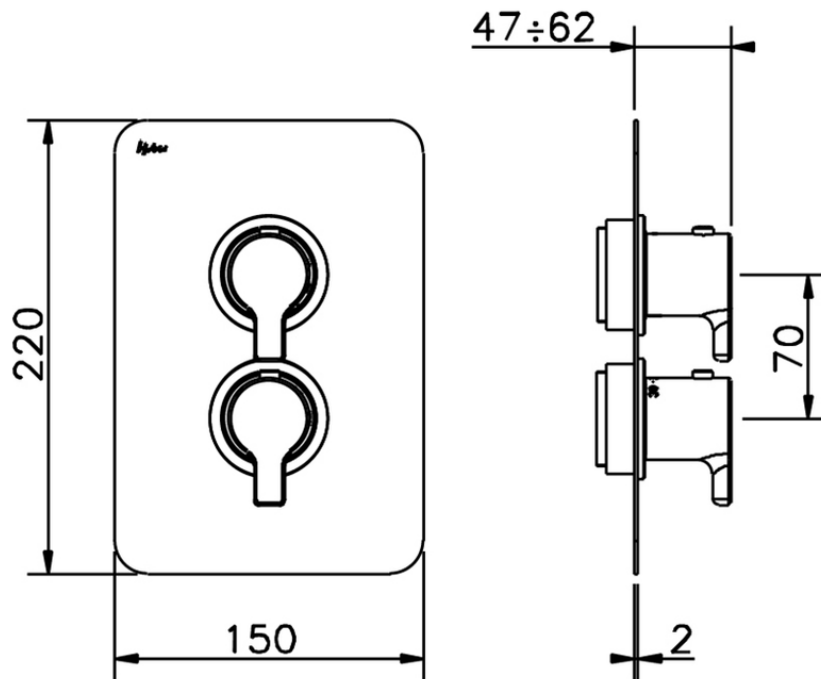

Exposed part for 1-outlet con.thermo.shower valve THERMO_SF007300

SF007300

<https://en.huberitalia.com/exposed-part-for-1-outlet-con-thermo-shower-valve-thermo-sf007300>

Piastra/Plate/Plaque/Platte/Placa

2-3mm: XX 25-40 YY 76-91

10 mm: XX 16-31 YY 65-80

ZB007361

<https://en.huberitalia.com/1-outlet-concealed-thermostatic-shower-valve-concealed-zb007361>

Piastra/Plate/Plaque/Platte/Placa

2-3mm: XX 25-40 YY 76-91

10 mm: XX 16-31 YY 65-80

ZB007301

<https://en.huberitalia.com/1-outlet-concealed-thermostatic-shower-valve-concealed-zb007301>

2026-04-08