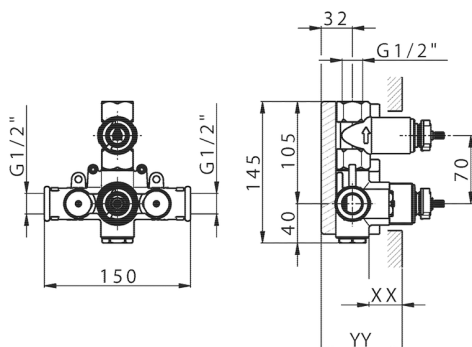

CHARACTERISTICS

Installation	Concealed
Cartridge Spare Parts	23.51A.HF
HF Thermostatic Valve	
Concealed	1

Piastra/Plate/Plaque/Platte/Placa

2-3mm: XX 25-40 YY 76-91

10 mm: XX 16-31 YY 65-80

Thermostatic

The Huber thermostatic is your personal water manager, helping you to handle, control and save water and energy.

1-outlet Concealed thermostatic shower valve CONCEALED_ZB007301

MODEL **ZB007301**

1-outlet Concealed thermostatic shower valve, with stopvalve, without trim kit

AVAILABLE FINISHINGS

CHARACTERISTICS

Installation	Concealed
Cartridge Spare Parts	24.04A.PP
8x20 Plus P Thermostatic Valve	
Concealed	1

Piastra/Plate/Plaque/Platte/Placa

2-3mm: XX 25-40 YY 76-91

10 mm: XX 16-31 YY 65-80

Thermostatic

The Huber thermostatic is your personal water manager, helping you to handle, control and save water and energy.