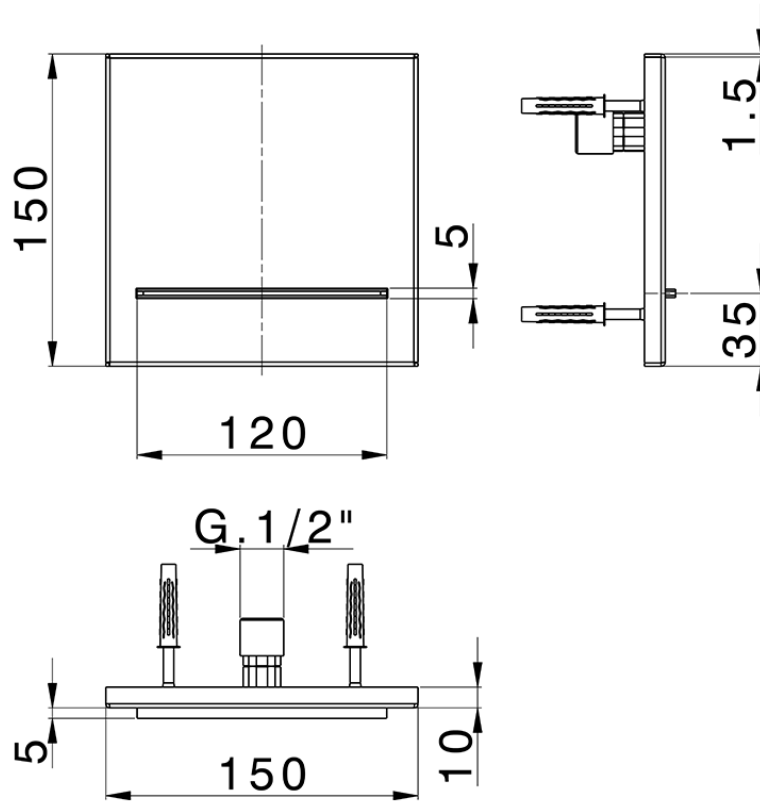

## 150x150 mm wall-mounted waterfall spout ZEN\_ZS129110

ZS129110

<https://en.huberitalia.com/150x150-mm-wall-mounted-waterfall-spout-zen-zs129110>

2024-11-15