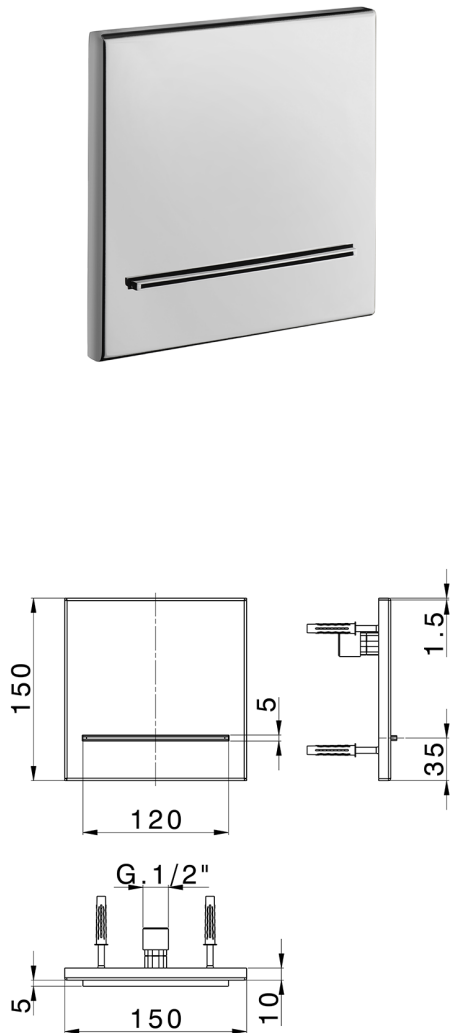

150x150 mm wall-mounted waterfall spout ZEN_ZS129110

MODEL **ZS129110**

150x150 mm wall-mounted waterfall spout, Stainless Steel AISI 304

AVAILABLE FINISHINGS

- **40** 40 Matt Black
- **4Q** 4Q Matt White
- **5G** 5G Rose Gold
- **D1** D1 Brushed Inox
- **D2** D2 Polished Inox

CHARACTERISTICS

2024-11-15