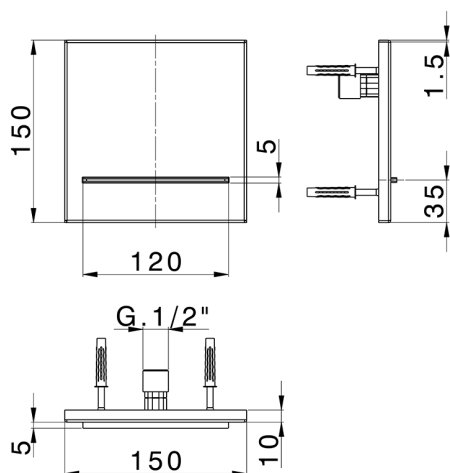

150x150 mm wall-mounted waterfall spout ZEN_ZS129110

MODEL **ZS129110**

150x150 mm wall-mounted waterfall spout, Stainless Steel AISI 304

AVAILABLE FINISHINGS

- **40** 40 Matt Black
- **4Q** 4Q Matt White
- **5G** 5G Rose Gold
- **D1** D1 Brushed Inox
- **D2** D2 Polished Inox

CHARACTERISTICS

2024-11-15