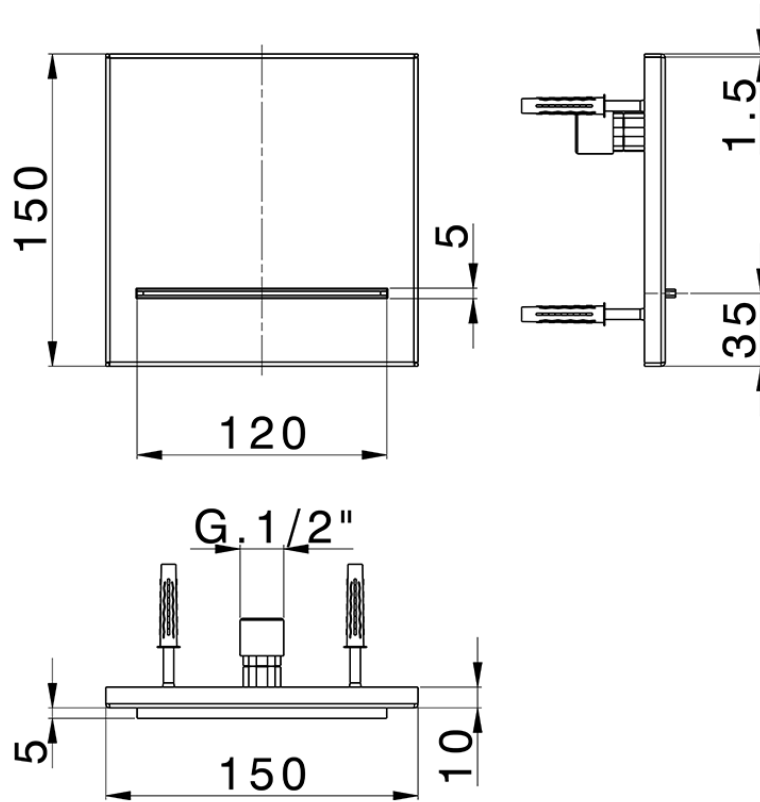

150x150 mm wall-mounted waterfall spout ZEN\_ZS129110

ZS129110

<https://en.huberitalia.com/150x150-mm-wall-mounted-waterfall-spout-zen-zs129110>

2024-11-15