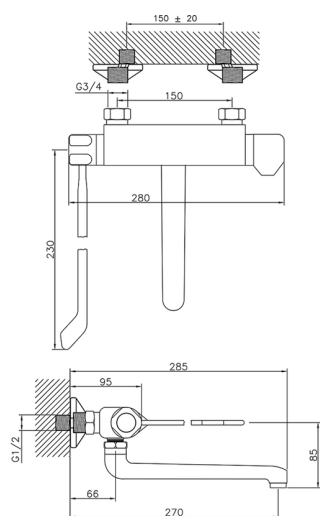

Thermostatic

The Huber thermostatic is your personal water manager, helping you to handle, control and save water and energy.

2026-06-27