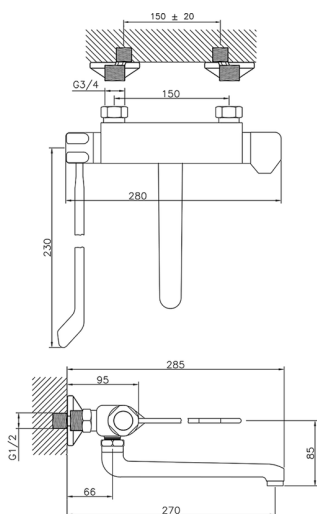

Thermostatic

The Huber thermostatic is your personal water manager, helping you to handle, control and save water and energy.

2026-07-02