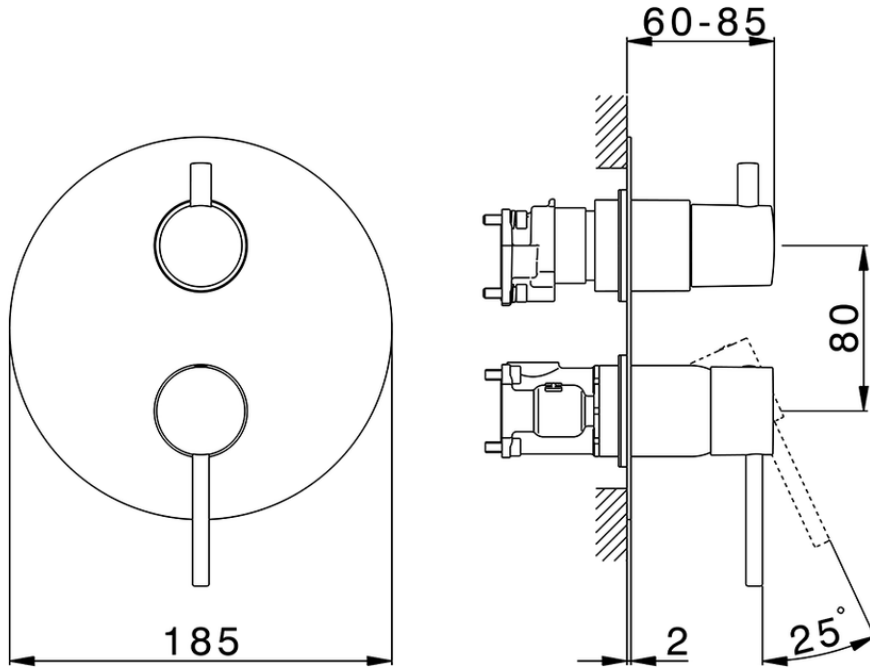

Exposed part for Single Lever One Box Valve ONE BOX_TV0BM030

TV0BM030

<https://en.huberitalia.com/exposed-part-for-single-lever-one-box-valve-one-box-tv0bm030>

ZB00B031

<https://en.huberitalia.com/one-box-universal-concealed-part-one-box-zb00b031>

ZB00B030

<https://en.huberitalia.com/one-box-universal-concealed-part-one-box-zb00b030>

2025-01-02