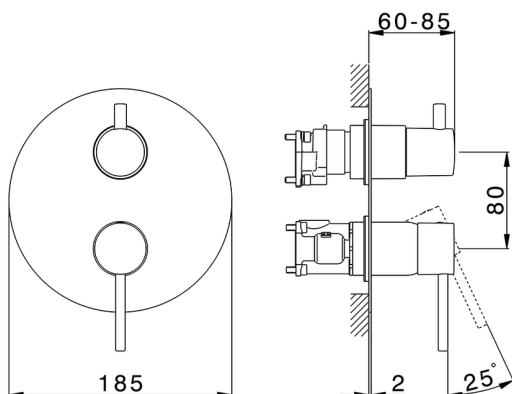

Exposed part for Single Lever One Box Valve ONE BOX_TV0BM030

MODEL **TV0BM030**

Exposed part for Single Lever One Box Valve, with 2-3 outlet diverter, Minimum depth of installation: 67 mm, without concealed part, for items ZB00B030-ZB00B031

AVAILABLE FINISHINGS

CHARACTERISTICS

Cartridge Spare Parts **ZZ97179000**

35 mm Cartridge

Installation **Concealed**

Required concealed parts **ZB00B031**

ZB00B030

Exposed part for Single Lever One Box Valve ONE BOX_TV0BM030

TV0BM030

<https://en.huberitalia.com/exposed-part-for-single-lever-one-box-valve-one-box-tv0bm030>

One Box Universal Concealed Part ONE BOX_ZB00B031

MODEL **ZB00B031**

One Box Universal Concealed Part, for 1 or 2 or 3 outlet thermostatic or single lever, without trim kit, with noise reducers, with sealing gasket