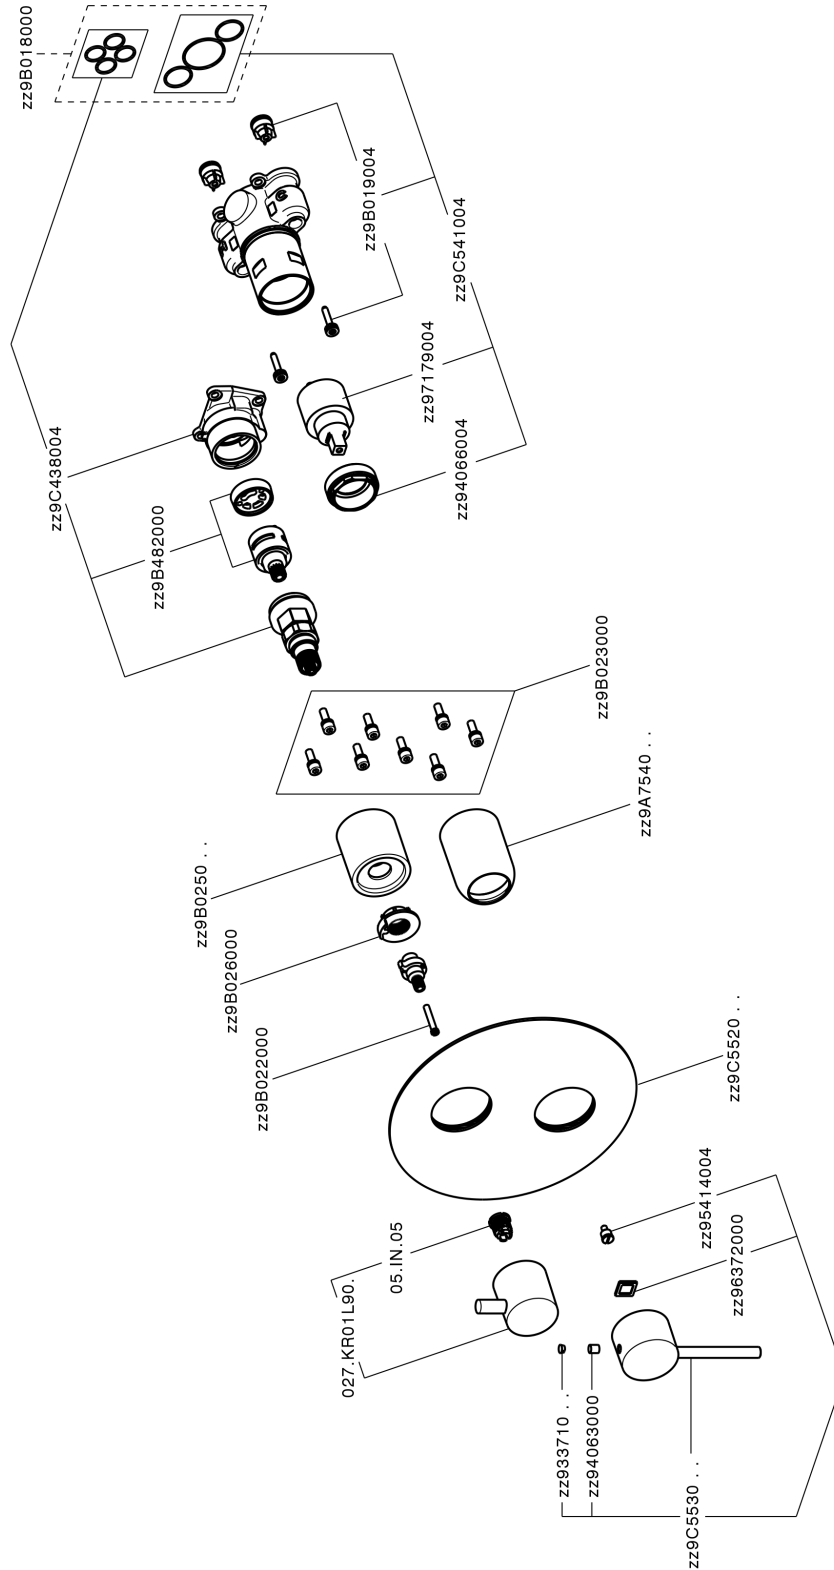

Exposed part for Single Lever One Box Valve ONE BOX_TV0BM030

MODEL **TV0BM030**

Exposed part for Single Lever One Box Valve, with 2-3 outlet diverter, Minimum depth of installation: 67 mm, without concealed part, for items ZB00B030-ZB00B031

AVAILABLE FINISHINGS

CHARACTERISTICS

Cartridge Spare Parts **ZZ97179000**

35 mm Cartridge

Installation **Concealed**

Required concealed parts **ZB00B031**

ZB00B030

Exposed part for Single Lever One Box Valve ONE BOX_TV0BM030

TV0BM030

<https://en.huberitalia.com/exposed-part-for-single-lever-one-box-valve-one-box-tv0bm030>

One Box Universal Concealed Part ONE BOX_ZB00B031

MODEL **ZB00B031**

One Box Universal Concealed Part, for 1 or 2 or 3 outlet thermostatic or single lever, without trim kit, with noise reducers, with sealing gasket