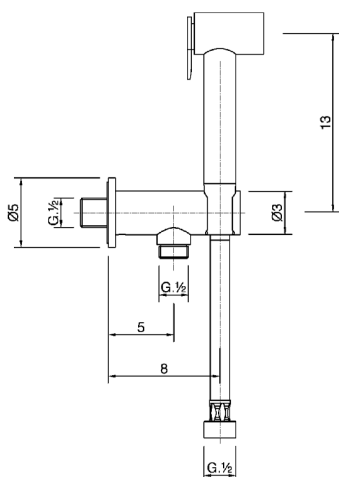

Bidet handshower set HYGENIC SHOWERS_TT007910

MODEL **TT007910**

Bidet handshower set, wall mounted bracket with safety valve, Bidet handshower, 120 cm PVC flexible hose

AVAILABLE FINISHINGS

-  **21** 21 Chrome
-  **24** 24 Gold

CHARACTERISTICS

Bidet handshower

2024-11-15