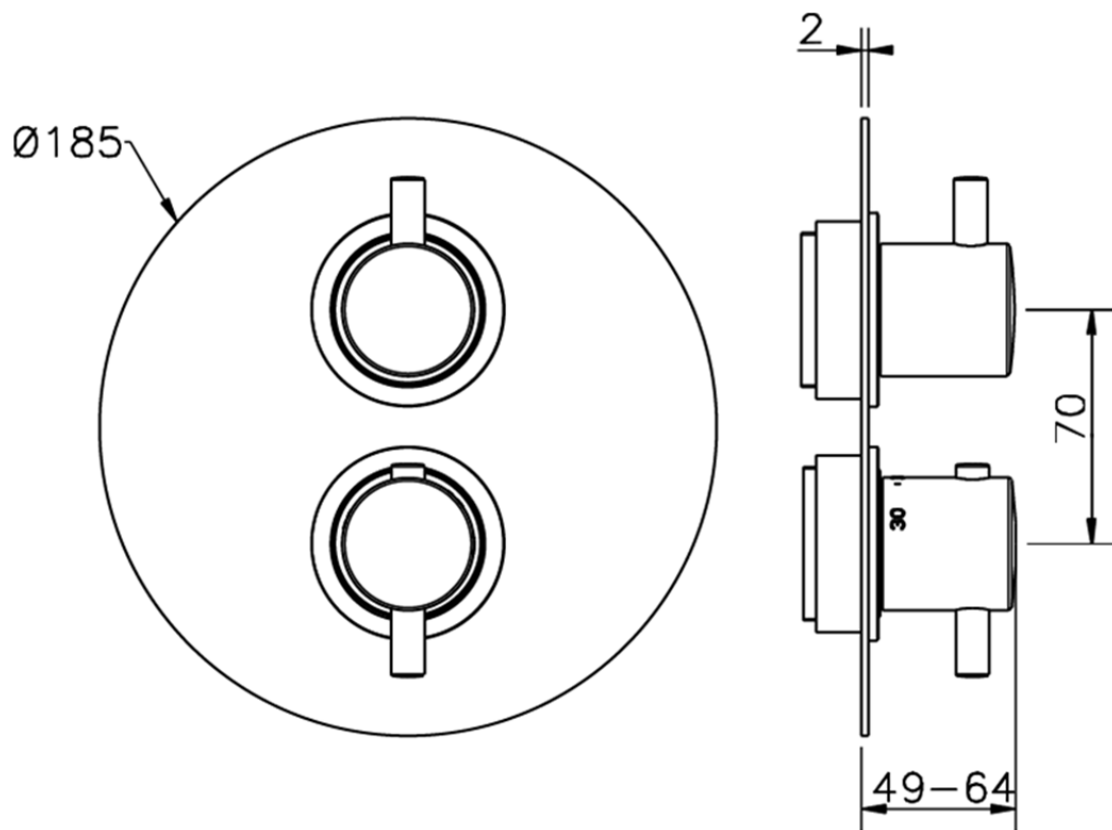

Exposed part for con.thermo.shower valve, 2-outlet THERMO_K2018100

K2018100

<https://en.huberitalia.com/exposed-part-for-con-thermo-shower-valve-2-outlet-thermo-k2018100>

Piastra/Plate/Plaque/Platte/Placa

2-3mm: XX 25-40 YY 76-91

10 mm: XX 16-31 YY 65-80

ZB018101

<https://en.huberitalia.com/2-outlet-concealed-thermostatic-shower-valve-concealed-zb018101>

2026-04-29