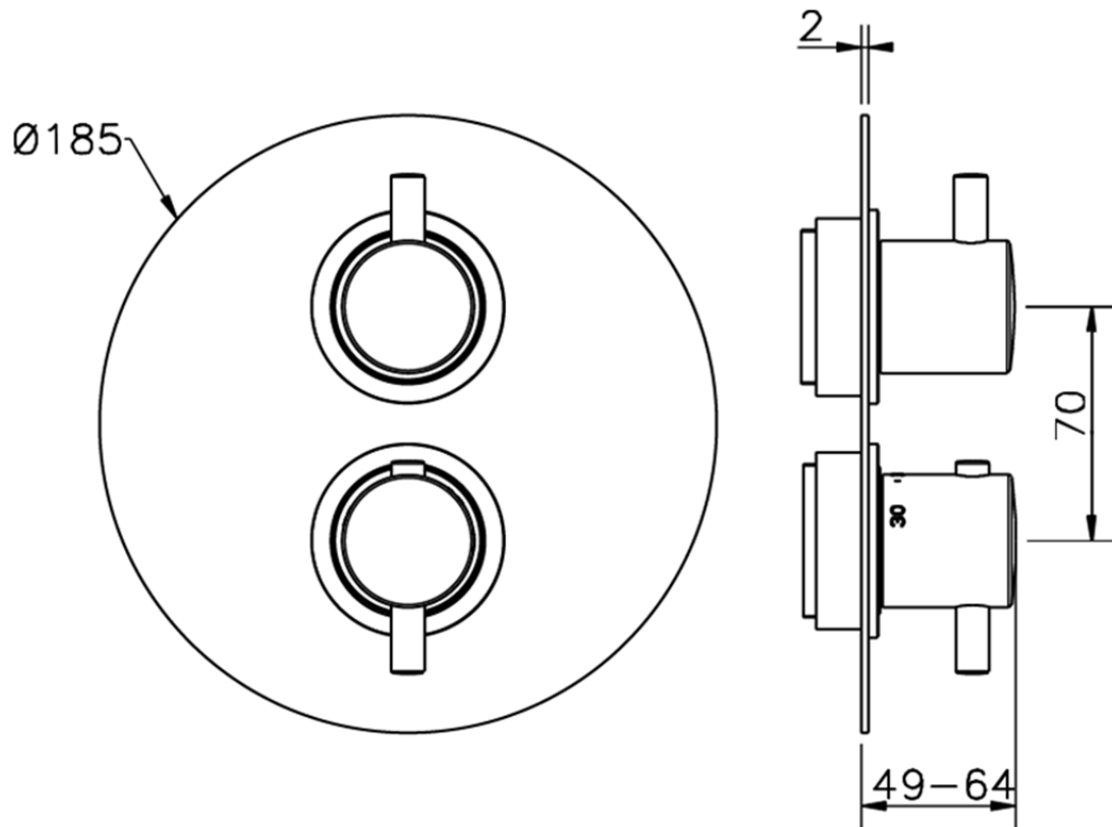

Exposed part for con.thermo.shower valve, 2-outlet THERMO_K2018100

K2018100

<https://en.huberitalia.com/exposed-part-for-con-thermo-shower-valve-2-outlet-thermo-k2018100>

Piastra/Plate/Plaque/Platte/Placa

2-3mm: XX 25-40 YY 76-91

10 mm: XX 16-31 YY 65-80

ZB018101

<https://en.huberitalia.com/2-outlet-concealed-thermostatic-shower-valve-concealed-zb018101>

2026-04-06