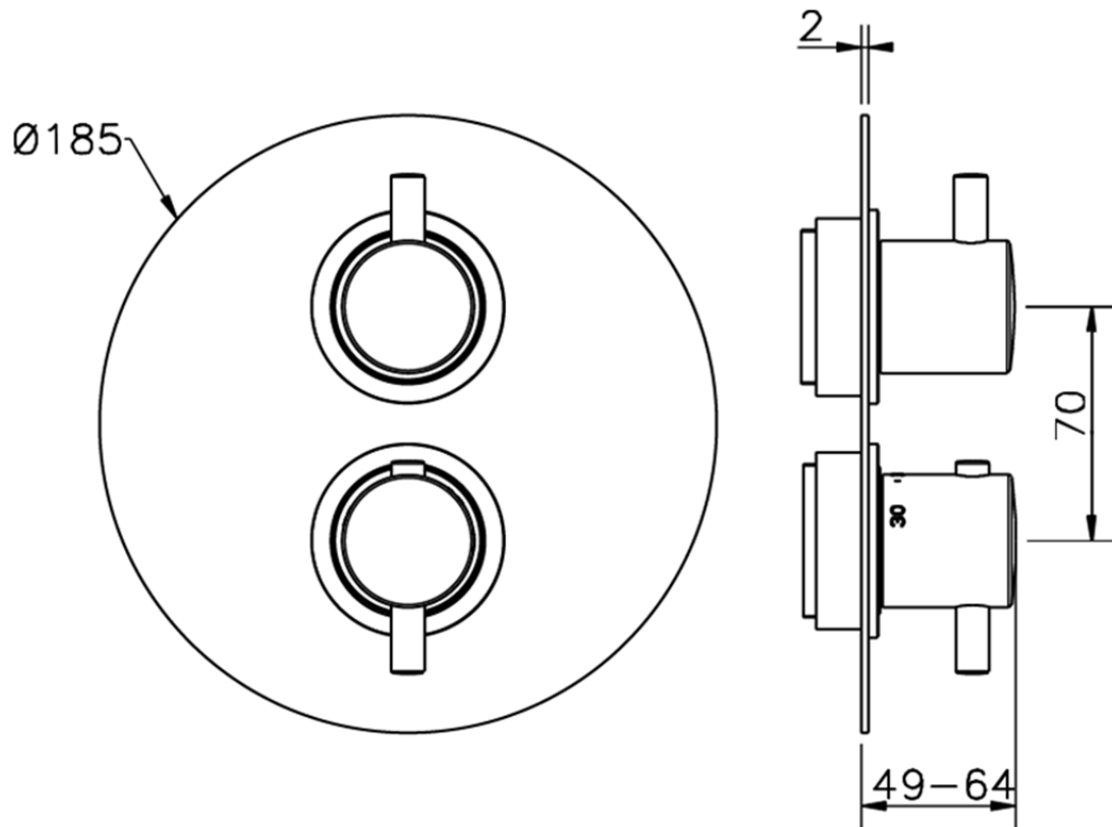

Exposed part for con.thermo.shower valve, 2-outlet THERMO_K2018100

K2018100

<https://en.huberitalia.com/exposed-part-for-con-thermo-shower-valve-2-outlet-thermo-k2018100>

Piastra/Plate/Plaque/Platte/Placa

2-3mm: XX 25-40 YY 76-91

10 mm: XX 16-31 YY 65-80