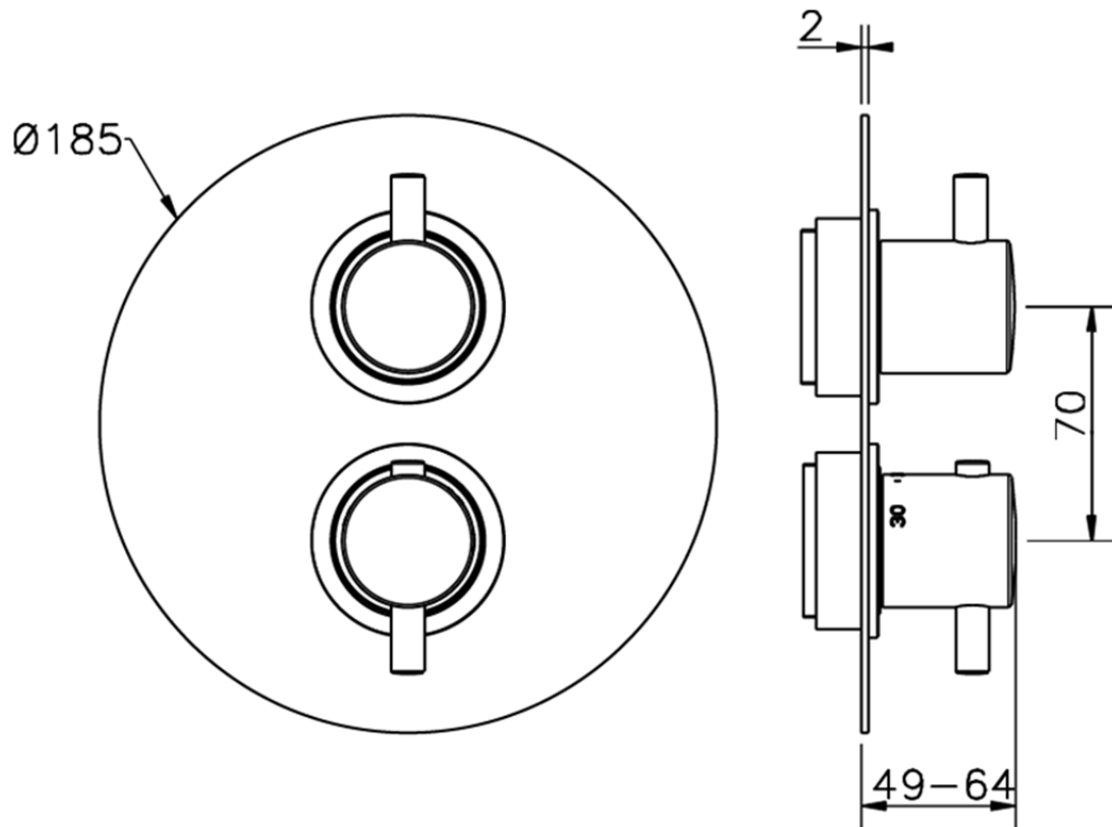

Exposed part for con.thermo.shower valve, 2-outlet THERMO_K2018100

K2018100

<https://en.huberitalia.com/exposed-part-for-con-thermo-shower-valve-2-outlet-thermo-k2018100>

Piastra/Plate/Plaque/Platte/Placa

2-3mm: XX 25-40 YY 76-91

10 mm: XX 16-31 YY 65-80

ZB018101

<https://en.huberitalia.com/2-outlet-concealed-thermostatic-shower-valve-concealed-zb018101>

2026-04-09