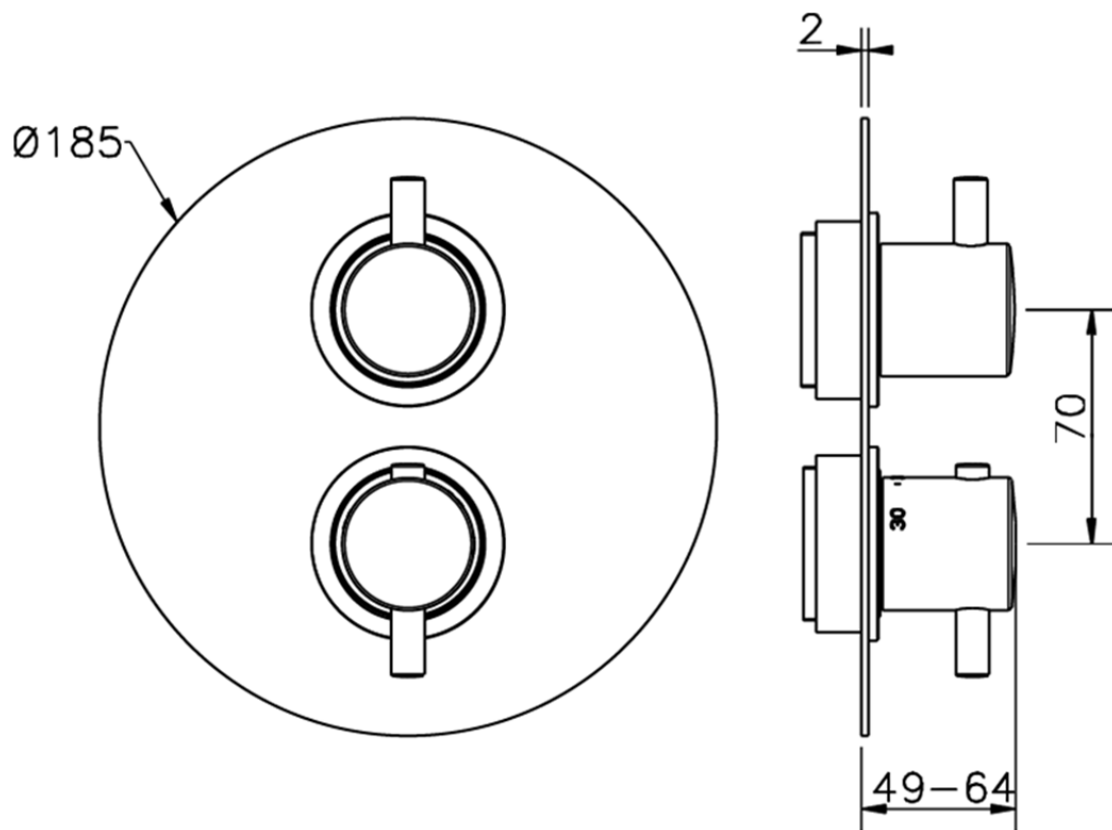

Exposed part for con.thermo.shower valve, 2-outlet THERMO_K2018100

K2018100

<https://en.huberitalia.com/exposed-part-for-con-thermo-shower-valve-2-outlet-thermo-k2018100>

Piastra/Plate/Plaque/Platte/Placa

2-3mm: XX 25-40 YY 76-91

10 mm: XX 16-31 YY 65-80

ZB018101

<https://en.huberitalia.com/2-outlet-concealed-thermostatic-shower-valve-concealed-zb018101>

2026-06-24