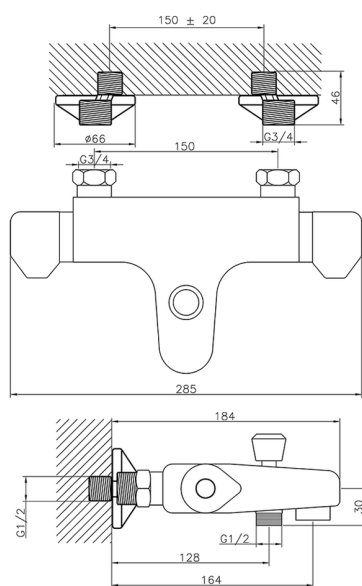

Thermostatic bath mixer COMMUNITY_CLT25010

MODEL **CLT25010**

Thermostatic bath mixer, without shower set, 1/2" M flexible connection

AVAILABLE FINISHINGS

21 21 Chrome

CHARACTERISTICS

Cartridge Spare Parts **24.04A.PP**

8x20 Plus P Thermostatic Valve

Thermostatic

The Huber thermostatic is your personal water manager, helping you to handle, control and save water and energy.

2024-12-18