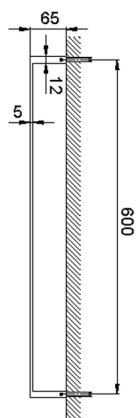

Towel holder BATHROOM ACCESSORIES_SQ090106

MODEL **SQ090106**

Towel holder

AVAILABLE FINISHINGS

- **21** 21 Chrome
- **2B** 2B Polished Nickel
- **2F** 2F Brushed Nickel
- **2Q** 2Q Black Titanium
- **40** 40 Matt Black
- **4Q** 4Q Matt White

CHARACTERISTICS

2024-12-21