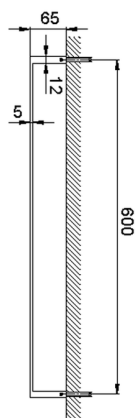

Towel holder BATHROOM ACCESSORIES_SQ090106

MODEL **SQ090106**

Towel holder

AVAILABLE FINISHINGS

- **21** 21 Chrome
- **2B** 2B Polished Nickel
- **2F** 2F Brushed Nickel
- **2Q** 2Q Black Titanium
- **40** 40 Matt Black
- **4Q** 4Q Matt White

CHARACTERISTICS

2024-12-22