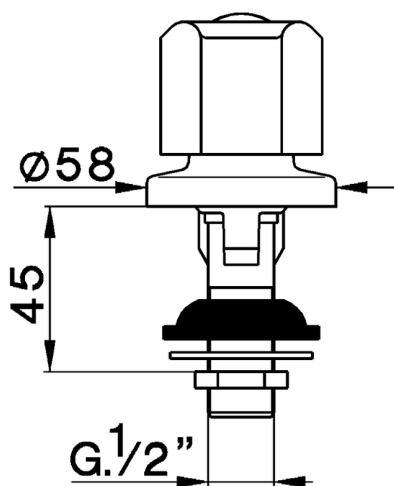

Bidet tap EVA_EV001100

MODEL **EV001100**

Bidet tap, without automatic pop-up waste, without handle

AVAILABLE FINISHINGS

21 21 Chrome

CHARACTERISTICS

2024-11-15