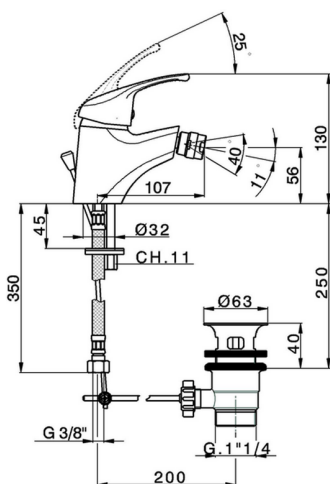

Single lever bidet mixer BACCARAT_BC000550

MODEL **BC000550**

Single lever bidet mixer, with 1"1/4 automatic pop-up waste, G.3/8" stainless steel flexible hoses

AVAILABLE FINISHINGS

21 21 Chrome

CHARACTERISTICS

Cartridge Spare Parts **ZZ95273000**

40 mm Cartridge

Single lever bidet mixer BACCARAT_BC000550

BC000550

<https://en.huberitalia.com/single-lever-bidet-mixer-baccarat-bc000550>

2024-12-18