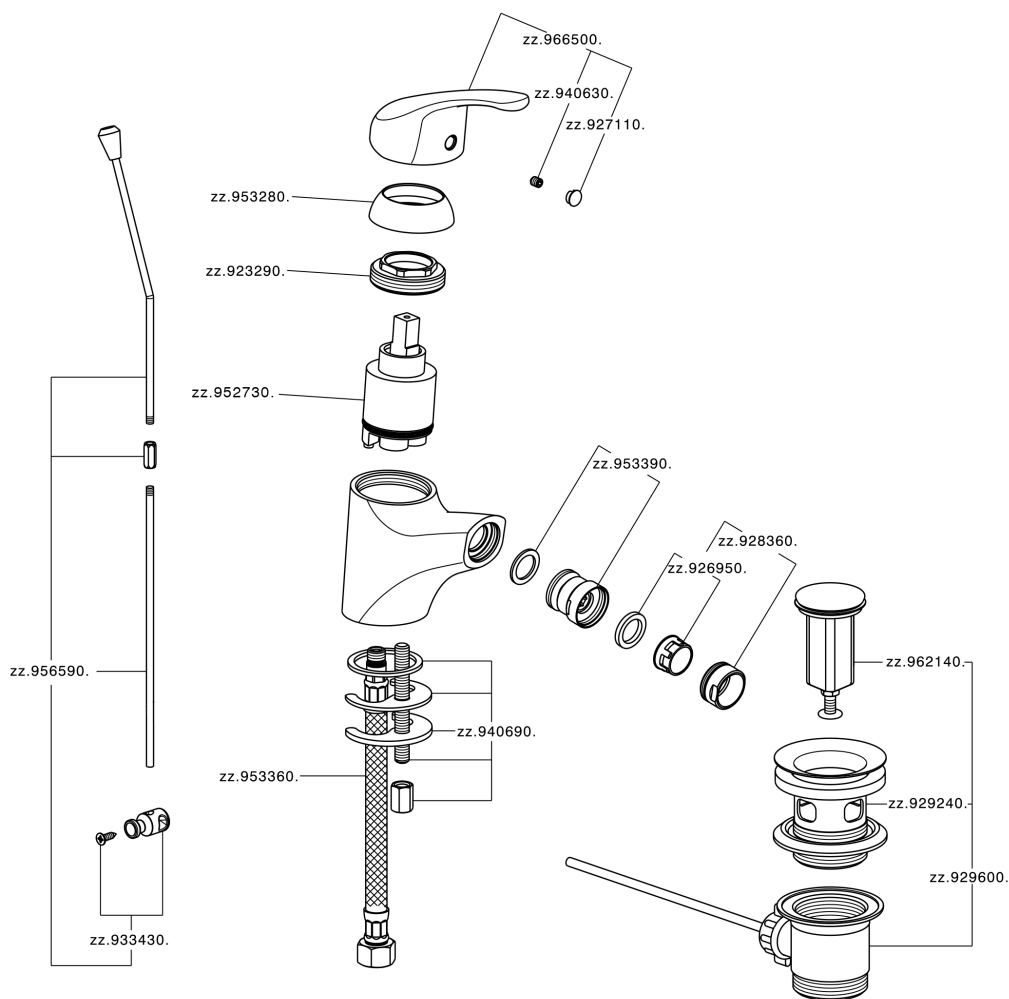

Single lever bidet mixer BACCARAT_BC000550

MODEL **BC000550**

Single lever bidet mixer, with 1"1/4 automatic pop-up waste, G.3/8" stainless steel flexible hoses

AVAILABLE FINISHINGS

21 21 Chrome

CHARACTERISTICS

Cartridge Spare Parts **ZZ95273000**

40 mm Cartridge

Single lever bidet mixer BACCARAT_BC000550

BC000550

<https://en.huberitalia.com/single-lever-bidet-mixer-baccarat-bc000550>

2024-12-18