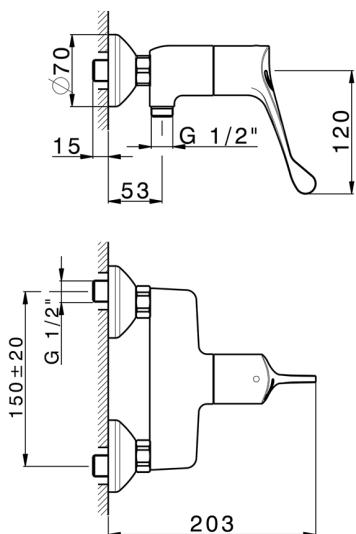

## HTS Basic Thermo Sequential Shower Mixer COMMUNITY\_HBT01000

MODEL **HBT01000**

HTS Basic Thermo Sequential Shower Mixer, without shower set, 1/2" M flexible connection

AVAILABLE FINISHINGS

CHARACTERISTICS

### Sequential

The Huber sequential thermostatic cartridge HTS is equipped with a new, patented system for integrated and simultaneous adjustment of water temperature and flow.